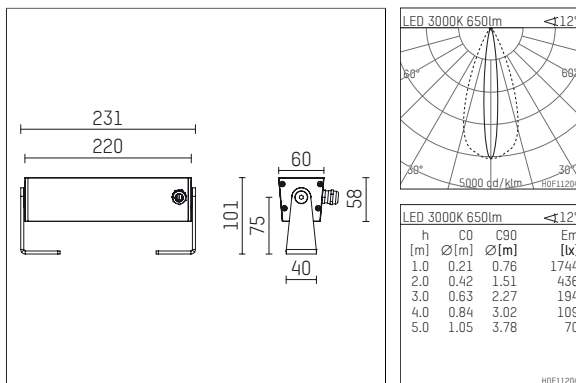

117 016 03 726 | anthracite

led.modular | IP65
linear luminaire
LED | 10 W 3000 K

- linear luminaire led.modular IP65
- adjustable
- with mounting bracket
- for installation on wall or ceiling
- for optimal illumination of vertical facades
- with LED 800 lm
- colour temperature: 3000 K
- colour rendering index: CRI 90
- L80 / B10 (50.000h)
- SDCM < 3
- net luminous flux: 650 lm
- total load: 10 W
- luminous efficacy: 65,0 lm/W
- oval flood
- with built in LED power unit, electronic, 220-240 V, 0/50/60 Hz
- power supply: supply cord, H05RN-F 3x1 mm², length: 2000 mm
- housing of extruded aluminium profile
- safety glass, clear
- bracket of stainless steel
- length: 231 mm, width: 60 mm, height: 100 mm
- weight: 1,3 kg
- protection rating: IP65
- protection class I
- 5 years Hoffmeister warranty
- Made in Germany
- maximum ambient temperature: 40 ° C
- impact resistance class: IK07
- certificates: manufactured according to DIN VDE 0711 / EN 60598, CE
- colour: anthracite
- 117 016 03 726