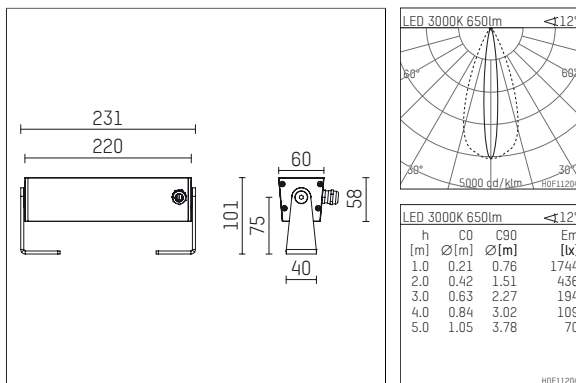

## 117 016 03 910 | white

led.modular | IP65  
linear luminaire  
LED | 10 W 3000 K

- linear luminaire led.modular IP65
- adjustable
- with mounting bracket
- for installation on wall or ceiling
- for optimal illumination of vertical facades
- with LED 800 lm
- colour temperature: 3000 K
- colour rendering index: CRI 90
- L80 / B10 (50.000h)
- SDCM < 3
- net luminous flux: 650 lm
- total load: 10 W
- luminous efficacy: 65,0 lm/W
- oval flood
- with built in LED power unit, electronic, 220-240 V, 0/50/60 Hz
- power supply: supply cord, H05RN-F 3x1 mm<sup>2</sup>, length: 2000 mm
- housing of extruded aluminium profile
- safety glass, clear
- bracket of stainless steel
- length: 231 mm, width: 60 mm, height: 100 mm
- weight: 1,3 kg
- protection rating: IP65
- protection class I
- 5 years Hoffmeister warranty
- Made in Germany
- maximum ambient temperature: 40 ° C
- impact resistance class: IK07
- certificates: manufactured according to DIN VDE 0711 / EN 60598, CE
- colour: white
- 117 016 03 910