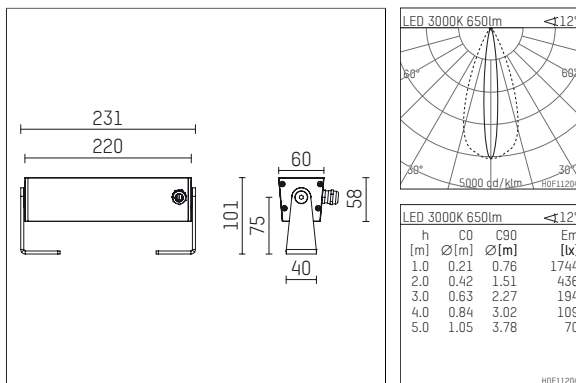

117 016 03 916 | silver

led.modular | IP65
linear luminaire
LED | 10 W 3000 K

- linear luminaire led.modular IP65
- adjustable
- with mounting bracket
- for installation on wall or ceiling
- for optimal illumination of vertical facades
- with LED 800 lm
- colour temperature: 3000 K
- colour rendering index: CRI 90
- L80 / B10 (50.000h)
- SDCM < 3
- net luminous flux: 650 lm
- total load: 10 W
- luminous efficacy: 65,0 lm/W
- oval flood
- with built in LED power unit, electronic, 220-240 V, 0/50/60 Hz
- power supply: supply cord, H05RN-F 3x1 mm², length: 2000 mm
- housing of extruded aluminium profile
- safety glass, clear
- bracket of stainless steel
- length: 231 mm, width: 60 mm, height: 100 mm
- weight: 1,3 kg
- protection rating: IP65
- protection class I
- 5 years Hoffmeister warranty
- Made in Germany
- maximum ambient temperature: 40 ° C
- impact resistance class: IK07
- certificates: manufactured according to DIN VDE 0711 / EN 60598, CE
- colour: silver
- 117 016 03 916