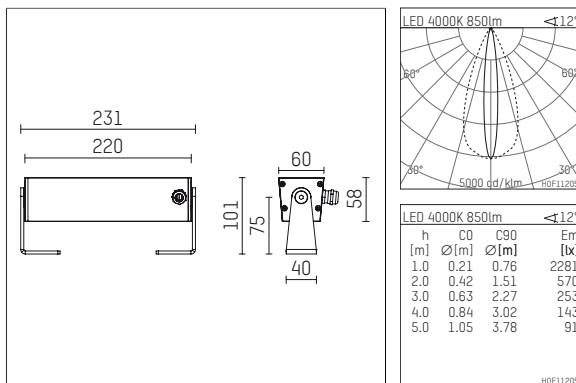

## 117 016 04 910 | white

led.modular | IP65  
linear luminaire  
LED | 10 W 4000 K

- linear luminaire led.modular IP65
- adjustable
- with mounting bracket
- for installation on wall or ceiling
- for optimal illumination of vertical facades
- with LED 1050 lm
- colour temperature: 4000 K
- colour rendering index: CRI >80
- L80 / B10 (50.000h)
- SDCM < 2
- net luminous flux: 850 lm
- total load: 10 W
- luminous efficacy: 85,0 lm/W
- oval flood
- with built in LED power unit, electronic, 220-240 V, 0/50/60 Hz
- power supply: supply cord, H05RN-F 3x1 mm<sup>2</sup>, length: 2000 mm
- housing of extruded aluminium profile
- safety glass, clear
- bracket of stainless steel
- length: 231 mm, width: 60 mm, height: 100 mm
- weight: 1,3 kg
- protection rating: IP65
- protection class I
- 5 years Hoffmeister warranty
- Made in Germany
- maximum ambient temperature: 40 ° C
- impact resistance class: IK07
- certificates: manufactured according to DIN VDE 0711 / EN 60598, CE
- colour: white
- 117 016 04 910