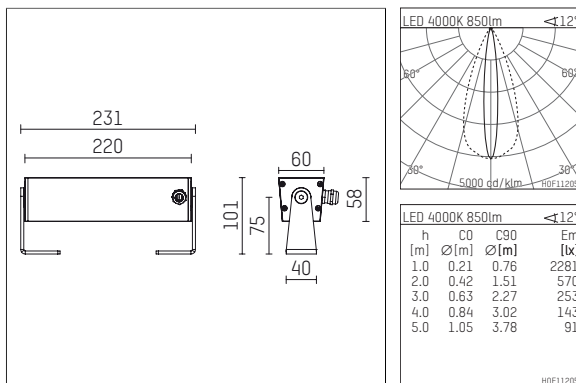

117 016 04 916 | silver

led.modular | IP65
linear luminaire
LED | 10 W 4000 K

- linear luminaire led.modular IP65
- adjustable
- with mounting bracket
- for installation on wall or ceiling
- for optimal illumination of vertical facades
- with LED 1050 lm
- colour temperature: 4000 K
- colour rendering index: CRI >80
- L80 / B10 (50.000h)
- SDCM < 2
- net luminous flux: 850 lm
- total load: 10 W
- luminous efficacy: 85,0 lm/W
- oval flood
- with built in LED power unit, electronic, 220-240 V, 0/50/60 Hz
- power supply: supply cord, H05RN-F 3x1 mm², length: 2000 mm
- housing of extruded aluminium profile
- safety glass, clear
- bracket of stainless steel
- length: 231 mm, width: 60 mm, height: 100 mm
- weight: 1,3 kg
- protection rating: IP65
- protection class I
- 5 years Hoffmeister warranty
- Made in Germany
- maximum ambient temperature: 40 ° C
- impact resistance class: IK07
- certificates: manufactured according to DIN VDE 0711 / EN 60598, CE
- colour: silver
- 117 016 04 916