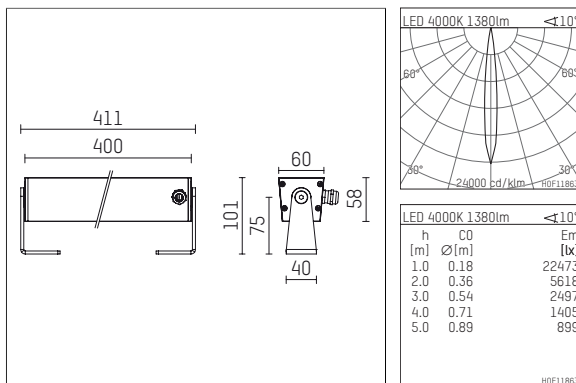

117 022 04 916 | silver

led.modular | IP65
linear luminaire
LED | 15 W 4000 K

- linear luminaire led.modular IP65
- adjustable
- with mounting bracket
- for installation on wall or ceiling
- for optimal illumination of vertical facades
- with LED 1560 lm
- colour temperature: 4000 K
- colour rendering index: CRI >80
- L80 / B10 (50.000h)
- SDCM < 2
- net luminous flux: 1380 lm
- total load: 15 W
- luminous efficacy: 92,0 lm/W
- symmetrical light distribution, spot
- beam angle: 10 °
- with built in LED power unit, electronic, 220-240 V, 50/60 Hz
- power supply: supply cord, H05RN-F 3x1 mm², length: 2000 mm
- housing of extruded aluminium profile
- safety glass, clear
- bracket of stainless steel
- length: 411 mm, width: 60 mm, height: 100 mm
- weight: 2,4 kg
- protection rating: IP65
- protection class I
- 5 years Hoffmeister warranty
- Made in Germany
- maximum ambient temperature: 40 ° C
- impact resistance class: IK07
- certificates: manufactured according to DIN VDE 0711 / EN 60598, CE
- colour: silver
- 117 022 04 916