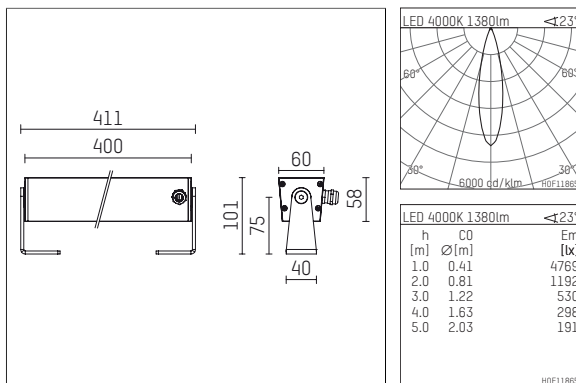

117 024 04 916 | silver

led.modular | IP65
linear luminaire
LED | 15 W 4000 K

- linear luminaire led.modular IP65
- adjustable
- with mounting bracket
- for installation on wall or ceiling
- for optimal illumination of vertical facades
- with LED 1560 lm
- colour temperature: 4000 K
- colour rendering index: CRI >80
- L80 / B10 (50.000h)
- SDCM < 2
- net luminous flux: 1380 lm
- total load: 15 W
- luminous efficacy: 92,0 lm/W
- symmetrical light distribution, medium
- beam angle: 25 °
- with built in LED power unit, electronic, 220-240 V, 50/60 Hz
- power supply: supply cord, H05RN-F 3x1 mm², length: 2000 mm
- housing of extruded aluminium profile
- safety glass, clear
- bracket of stainless steel
- length: 411 mm, width: 60 mm, height: 100 mm
- weight: 2,4 kg
- protection rating: IP65
- protection class I
- 5 years Hoffmeister warranty
- Made in Germany
- maximum ambient temperature: 40 ° C
- impact resistance class: IK07
- certificates: manufactured according to DIN VDE 0711 / EN 60598, CE
- colour: silver
- 117 024 04 916