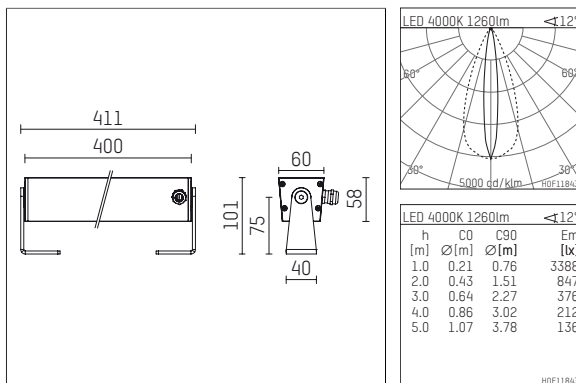

117 026 04 916 | silver

led.modular | IP65
linear luminaire
LED | 15 W 4000 K

- linear luminaire led.modular IP65
- adjustable
- with mounting bracket
- for installation on wall or ceiling
- for optimal illumination of vertical facades
- with LED 1560 lm
- colour temperature: 4000 K
- colour rendering index: CRI >80
- L80 / B10 (50.000h)
- SDCM < 2
- net luminous flux: 1260 lm
- total load: 15 W
- luminous efficacy: 84,0 lm/W
- oval flood
- with built in LED power unit, electronic, 220-240 V, 50/60 Hz
- power supply: supply cord, H05RN-F 3x1 mm², length: 2000 mm
- housing of extruded aluminium profile
- safety glass, clear
- bracket of stainless steel
- length: 411 mm, width: 60 mm, height: 100 mm
- weight: 2,4 kg
- protection rating: IP65
- protection class I
- 5 years Hoffmeister warranty
- Made in Germany
- maximum ambient temperature: 40 °C
- impact resistance class: IK07
- certificates: manufactured according to DIN VDE 0711 / EN 60598, CE
- colour: silver
- 117 026 04 916