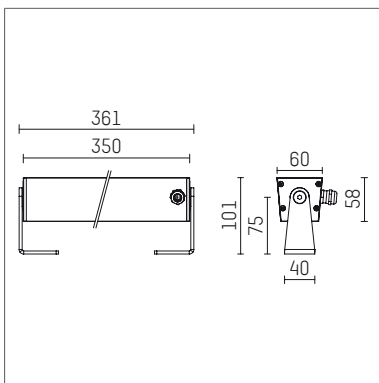

## 117 032 03 910 | white

led.modular | IP65  
linear luminaire  
LED | 28 W 3000 K

- linear luminaire led.modular IP65
- adjustable
- with mounting bracket
- for installation on wall or ceiling
- for optimal illumination of vertical facades
- with LED 2400 lm
- colour temperature: 3000 K
- colour rendering index: CRI >90
- L80 / B10 (50.000h)
- SDCM < 2
- net luminous flux: 2120 lm
- total load: 28 W
- luminous efficacy: 75,7 lm/W
- symmetrical light distribution, spot
- beam angle: 10 °
- for external control gear
- temperature-controlled LED circuit board (NTC) optional
- reduction of system power (14W / 1350lm) is possible
- secondary connection:
- supply cord, length: 2000 mm
- housing of extruded aluminium profile
- safety glass, clear
- bracket of stainless steel
- length: 361 mm, width: 60 mm, height: 100 mm
- weight: 1,75 kg
- protection rating: IP65
- protection class I
- 5 years Hoffmeister warranty
- Made in Germany
- maximum ambient temperature: 50 ° C
- impact resistance class: IK07
- certificates: manufactured according to DIN VDE 0711 / EN 60598, CE
- colour: white
- 117 032 03 910

- Overview of accessories on the following page / s

117 032 03 910

**accessory****Required accessories**

description accessory general	dimensions in mm	item number	pic.-No.
LED power unit, 40W, 350mA with high protection rating IP65 for outdoor usage	LxWxH: 220 x 120 x 80	117 092 00 721	01
LED power unit, 40W, 350mA, DALI with high protection rating IP65 for outdoor usage	LxWxH: 220 x 120 x 80	117 092 00 721 D	01
LED power unit, 50W, 700mA with high protection rating IP65 for outdoor usage	LxWxH: 220 x 120 x 80	117 091 00 721	01
LED power unit, 50W, 700mA, DALI with high protection rating IP65 for outdoor usage	LxWxH: 220 x 120 x 80	117 091 00 721 D	01