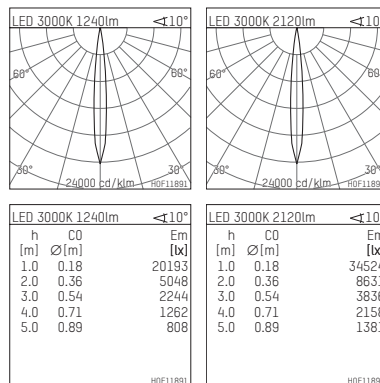

## 117 032 03 910 | white

led.modular | IP65  
linear luminaire  
LED | 28 W 3000 K

- linear luminaire led.modular IP65
- adjustable
- with mounting bracket
- for installation on wall or ceiling
- for optimal illumination of vertical facades
- with LED 2400 lm
- colour temperature: 3000 K
- colour rendering index: CRI >90
- L80 / B10 (50.000h)
- SDCM < 2
- net luminous flux: 2120 lm
- total load: 28 W
- luminous efficacy: 75,7 lm/W
- symmetrical light distribution, spot
- beam angle: 10 °
- for external control gear
- temperature-controlled LED circuit board (NTC) optional
- reduction of system power (14W / 1350lm) is possible
- secondary connection:
- supply cord, length: 2000 mm
- housing of extruded aluminium profile
- safety glass, clear
- bracket of stainless steel
- length: 361 mm, width: 60 mm, height: 100 mm
- weight: 1,75 kg
- protection rating: IP65
- protection class I
- 5 years Hoffmeister warranty
- Made in Germany
- maximum ambient temperature: 50 ° C
- impact resistance class: IK07
- certificates: manufactured according to DIN VDE 0711 / EN 60598, CE
- colour: white
- 117 032 03 910

- Overview of accessories on the following page / s

117 032 03 910

**accessory****Required accessories**

description accessory general	dimensions in mm	item number	pic.-No.
LED power unit, 40W, 350mA with high protection rating IP65 for outdoor usage	LxWxH: 220 x 120 x 80	117 092 00 721	01
LED power unit, 40W, 350mA, DALI with high protection rating IP65 for outdoor usage	LxWxH: 220 x 120 x 80	117 092 00 721 D	01
LED power unit, 50W, 700mA with high protection rating IP65 for outdoor usage	LxWxH: 220 x 120 x 80	117 091 00 721	01
LED power unit, 50W, 700mA, DALI with high protection rating IP65 for outdoor usage	LxWxH: 220 x 120 x 80	117 091 00 721 D	01