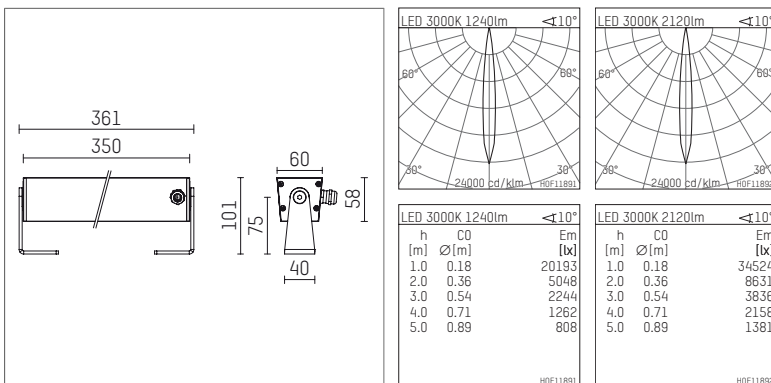

117 032 03 916 | silver

led.modular | IP65
linear luminaire
LED | 28 W 3000 K

- linear luminaire led.modular IP65
- adjustable
- with mounting bracket
- for installation on wall or ceiling
- for optimal illumination of vertical facades
- with LED 2400 lm
- colour temperature: 3000 K
- colour rendering index: CRI >90
- L80 / B10 (50.000h)
- SDCM < 2
- net luminous flux: 1240 lm
- total load: 28 W
- luminous efficacy: 75,7 lm/W
- symmetrical light distribution, spot
- beam angle: 10 °
- for external control gear
- temperature-controlled LED circuit board (NTC) optional
- reduction of system power (14W / 1350lm) is possible
- secondary connection:
- supply cord, length: 2000 mm
- housing of extruded aluminium profile
- safety glass, clear
- bracket of stainless steel
- length: 361 mm, width: 60 mm, height: 100 mm
- weight: 1,75 kg
- protection rating: IP65
- protection class I
- 5 years Hoffmeister warranty
- Made in Germany
- maximum ambient temperature: 50 ° C
- impact resistance class: IK07
- certificates: manufactured according to DIN VDE 0711 / EN 60598, CE
- colour: silver
- 117 032 03 916

- Overview of accessories on the following page / s

117 032 03 916

accessory**Required accessories**

description accessory general	dimensions in mm	item number	pic.-No.
LED power unit, 40W, 350mA with high protection rating IP65 for outdoor usage	LxWxH: 220 x 120 x 80	117 092 00 721	01
LED power unit, 40W, 350mA, DALI with high protection rating IP65 for outdoor usage	LxWxH: 220 x 120 x 80	117 092 00 721 D	01
LED power unit, 50W, 700mA with high protection rating IP65 for outdoor usage	LxWxH: 220 x 120 x 80	117 091 00 721	01
LED power unit, 50W, 700mA, DALI with high protection rating IP65 for outdoor usage	LxWxH: 220 x 120 x 80	117 091 00 721 D	01