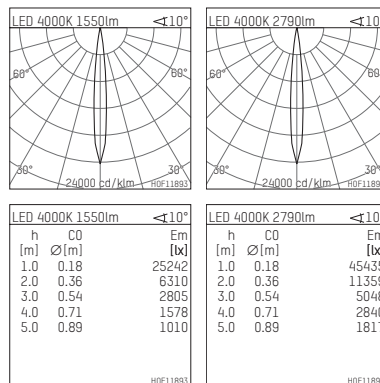

## 117 032 04 726 | anthracite

led.modular | IP65  
linear luminaire  
LED | 28 W 4000 K

- linear luminaire led.modular IP65
- adjustable
- with mounting bracket
- for installation on wall or ceiling
- for optimal illumination of vertical facades
- with LED 3150 lm
- colour temperature: 4000 K
- colour rendering index: CRI >80
- L80 / B10 (50.000h)
- SDCM < 2
- net luminous flux: 2790 lm
- total load: 28 W
- luminous efficacy: 99,6 lm/W
- symmetrical light distribution, spot
- beam angle: 10 °
- for external control gear
- Opens without tools using quarter-turn screw lock optional reduction of system power (14W / 1750lm) is possible
- secondary connection:
- supply cord, length: 2000 mm
- housing of extruded aluminium profile
- safety glass, clear
- bracket of stainless steel
- length: 361 mm, width: 60 mm, height: 100 mm
- weight: 1,75 kg
- protection rating: IP65
- protection class I
- 5 years Hoffmeister warranty
- Made in Germany
- maximum ambient temperature: 50 ° C
- impact resistance class: IK07
- certificates: manufactured according to DIN VDE 0711 / EN 60598, CE
- colour: anthracite
- 117 032 04 726

- Overview of accessories on the following page / s

117 032 04 726

**accessory****Required accessories**

description accessory general	dimensions in mm	item number	pic.-No.
LED power unit, 40W, 350mA with high protection rating IP65 for outdoor usage	LxWxH: 220 x 120 x 80	117 092 00 721	01
LED power unit, 40W, 350mA, DALI with high protection rating IP65 for outdoor usage	LxWxH: 220 x 120 x 80	117 092 00 721 D	01
LED power unit, 50W, 700mA with high protection rating IP65 for outdoor usage	LxWxH: 220 x 120 x 80	117 091 00 721	01
LED power unit, 50W, 700mA, DALI with high protection rating IP65 for outdoor usage	LxWxH: 220 x 120 x 80	117 091 00 721 D	01