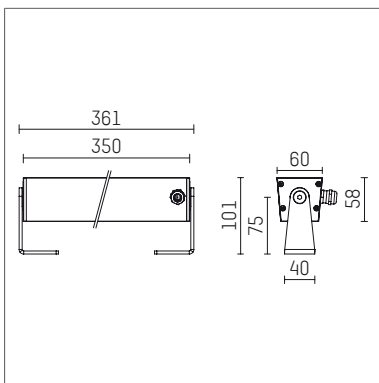

## 117 032 04 726 | anthracite

led.modular | IP65  
linear luminaire  
LED | 28 W 4000 K

- linear luminaire led.modular IP65
- adjustable
- with mounting bracket
- for installation on wall or ceiling
- for optimal illumination of vertical facades
- with LED 3150 lm
- colour temperature: 4000 K
- colour rendering index: CRI >80
- L80 / B10 (50.000h)
- SDCM < 2
- net luminous flux: 2790 lm
- total load: 28 W
- luminous efficacy: 99,6 lm/W
- symmetrical light distribution, spot
- beam angle: 10 °
- for external control gear
- Opens without tools using quarter-turn screw lock optional reduction of system power (14W / 1750lm) is possible
- secondary connection:
- supply cord, length: 2000 mm
- housing of extruded aluminium profile
- safety glass, clear
- bracket of stainless steel
- length: 361 mm, width: 60 mm, height: 100 mm
- weight: 1,75 kg
- protection rating: IP65
- protection class I
- 5 years Hoffmeister warranty
- Made in Germany
- maximum ambient temperature: 50 ° C
- impact resistance class: IK07
- certificates: manufactured according to DIN VDE 0711 / EN 60598, CE
- colour: anthracite
- 117 032 04 726

- Overview of accessories on the following page / s

117 032 04 726

**accessory****Required accessories**

description accessory general	dimensions in mm	item number	pic.-No.
LED power unit, 40W, 350mA with high protection rating IP65 for outdoor usage	LxWxH: 220 x 120 x 80	117 092 00 721	01
LED power unit, 40W, 350mA, DALI with high protection rating IP65 for outdoor usage	LxWxH: 220 x 120 x 80	117 092 00 721 D	01
LED power unit, 50W, 700mA with high protection rating IP65 for outdoor usage	LxWxH: 220 x 120 x 80	117 091 00 721	01
LED power unit, 50W, 700mA, DALI with high protection rating IP65 for outdoor usage	LxWxH: 220 x 120 x 80	117 091 00 721 D	01