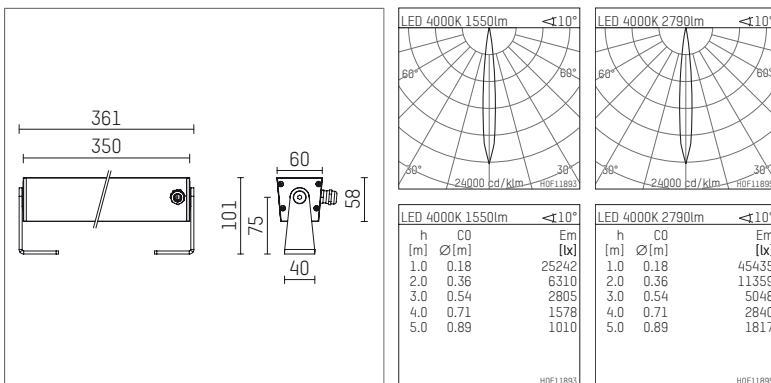

## 117 032 04 910 | white

led.modular | IP65  
linear luminaire  
LED | 28 W 4000 K

- linear luminaire led.modular IP65
- adjustable
- with mounting bracket
- for installation on wall or ceiling
- for optimal illumination of vertical facades
- with LED 3150 lm
- colour temperature: 4000 K
- colour rendering index: CRI >80
- L80 / B10 (50.000h)
- SDCM < 2
- net luminous flux: 2790 lm
- total load: 28 W
- luminous efficacy: 99,6 lm/W
- symmetrical light distribution, spot
- beam angle: 10 °
- for external control gear
- Opens without tools using quarter-turn screw lock optional reduction of system power (14W / 1750lm) is possible
- secondary connection:
- supply cord, length: 2000 mm
- housing of extruded aluminium profile
- safety glass, clear
- bracket of stainless steel
- length: 361 mm, width: 60 mm, height: 100 mm
- weight: 1,75 kg
- protection rating: IP65
- protection class I
- 5 years Hoffmeister warranty
- Made in Germany
- maximum ambient temperature: 50 ° C
- impact resistance class: IK07
- certificates: manufactured according to DIN VDE 0711 / EN 60598, CE
- colour: white
- 117 032 04 910

- Overview of accessories on the following page / s

117 032 04 910  
**accessory****Required accessories**

description accessory general	dimensions in mm	item number	pic.-No.
LED power unit, 40W, 350mA with high protection rating IP65 for outdoor usage	LxWxH: 220 x 120 x 80	117 092 00 721	01
LED power unit, 40W, 350mA, DALI with high protection rating IP65 for outdoor usage	LxWxH: 220 x 120 x 80	117 092 00 721 D	01
LED power unit, 50W, 700mA with high protection rating IP65 for outdoor usage	LxWxH: 220 x 120 x 80	117 091 00 721	01
LED power unit, 50W, 700mA, DALI with high protection rating IP65 for outdoor usage	LxWxH: 220 x 120 x 80	117 091 00 721 D	01