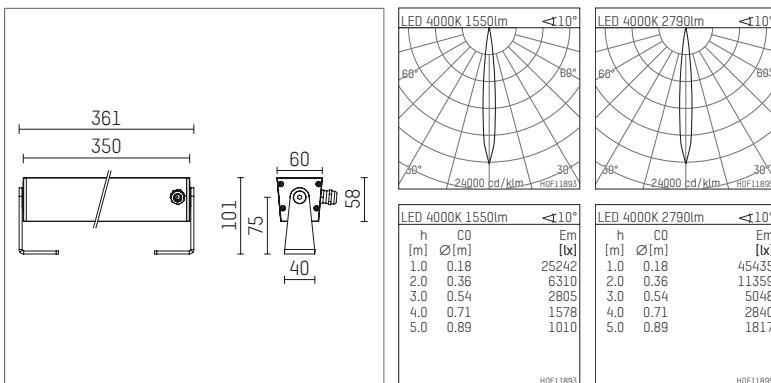

117 032 04 916 | silver

led.modular | IP65
linear luminaire
LED | 28 W 4000 K

- linear luminaire led.modular IP65
- adjustable
- with mounting bracket
- for installation on wall or ceiling
- for optimal illumination of vertical facades
- with LED 3150 lm
- colour temperature: 4000 K
- colour rendering index: CRI >80
- L80 / B10 (50.000h)
- SDCM < 2
- net luminous flux: 2790 lm
- total load: 28 W
- luminous efficacy: 99,6 lm/W
- symmetrical light distribution, spot
- beam angle: 10 °
- for external control gear
- Opens without tools using quarter-turn screw lock optional reduction of system power (14W / 1750lm) is possible
- secondary connection:
- supply cord, length: 2000 mm
- housing of extruded aluminium profile
- safety glass, clear
- bracket of stainless steel
- length: 361 mm, width: 60 mm, height: 100 mm
- weight: 1,75 kg
- protection rating: IP65
- protection class I
- 5 years Hoffmeister warranty
- Made in Germany
- maximum ambient temperature: 50 ° C
- impact resistance class: IK07
- certificates: manufactured according to DIN VDE 0711 / EN 60598, CE
- colour: silver
- 117 032 04 916

- Overview of accessories on the following page / s

117 032 04 916

accessory**Required accessories**

description accessory general	dimensions in mm	item number	pic.-No.
LED power unit, 40W, 350mA with high protection rating IP65 for outdoor usage	LxWxH: 220 x 120 x 80	117 092 00 721	01
LED power unit, 40W, 350mA, DALI with high protection rating IP65 for outdoor usage	LxWxH: 220 x 120 x 80	117 092 00 721 D	01
LED power unit, 50W, 700mA with high protection rating IP65 for outdoor usage	LxWxH: 220 x 120 x 80	117 091 00 721	01
LED power unit, 50W, 700mA, DALI with high protection rating IP65 for outdoor usage	LxWxH: 220 x 120 x 80	117 091 00 721 D	01