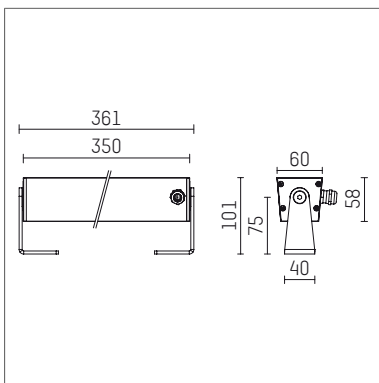

## 117 034 03 726 | anthracite

led.modular | IP65  
linear luminaire  
LED | 28 W 3000 K

- linear luminaire led.modular IP65
- adjustable
- with mounting bracket
- for installation on wall or ceiling
- for optimal illumination of vertical facades
- with LED 2400 lm
- colour temperature: 3000 K
- colour rendering index: CRI >90
- L80 / B10 (50.000h)
- SDCM < 2
- net luminous flux: 2120 lm
- total load: 28 W
- luminous efficacy: 75,7 lm/W
- symmetrical light distribution, medium
- beam angle: 25 °
- for external control gear
- temperature-controlled LED circuit board (NTC) optional
- reduction of system power (14W / 1350lm) is possible
- secondary connection:
- supply cord, length: 2000 mm
- housing of extruded aluminium profile
- safety glass, clear
- bracket of stainless steel
- length: 361 mm, width: 60 mm, height: 100 mm
- weight: 1,75 kg
- protection rating: IP65
- protection class I
- 5 years Hoffmeister warranty
- Made in Germany
- maximum ambient temperature: 50 ° C
- impact resistance class: IK07
- certificates: manufactured according to DIN VDE 0711 / EN 60598, CE
- colour: anthracite
- 117 034 03 726

- Overview of accessories on the following page / s

117 034 03 726  
**accessory****Required accessories**

| description accessory general   | dimensions in mm      | item number      | pic.-No. |
|---|-----------------------|------------------|----------|
| LED power unit, 40W, 350mA<br>with high protection rating IP65<br>for outdoor usage       | LxWxH: 220 x 120 x 80 | 117 092 00 721   | 01       |
| LED power unit, 40W, 350mA, DALI<br>with high protection rating IP65<br>for outdoor usage | LxWxH: 220 x 120 x 80 | 117 092 00 721 D | 01       |
| LED power unit, 50W, 700mA<br>with high protection rating IP65<br>for outdoor usage       | LxWxH: 220 x 120 x 80 | 117 091 00 721   | 01       |
| LED power unit, 50W, 700mA, DALI<br>with high protection rating IP65<br>for outdoor usage | LxWxH: 220 x 120 x 80 | 117 091 00 721 D | 01       |