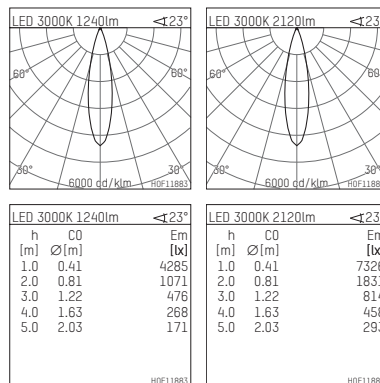

## 117 034 03 726 | anthracite

led.modular | IP65  
linear luminaire  
LED | 28 W 3000 K

- linear luminaire led.modular IP65
- adjustable
- with mounting bracket
- for installation on wall or ceiling
- for optimal illumination of vertical facades
- with LED 2400 lm
- colour temperature: 3000 K
- colour rendering index: CRI >90
- L80 / B10 (50.000h)
- SDCM < 2
- net luminous flux: 2120 lm
- total load: 28 W
- luminous efficacy: 75,7 lm/W
- symmetrical light distribution, medium
- beam angle: 25 °
- for external control gear
- temperature-controlled LED circuit board (NTC) optional
- reduction of system power (14W / 1350lm) is possible
- secondary connection:
- supply cord, length: 2000 mm
- housing of extruded aluminium profile
- safety glass, clear
- bracket of stainless steel
- length: 361 mm, width: 60 mm, height: 100 mm
- weight: 1,75 kg
- protection rating: IP65
- protection class I
- 5 years Hoffmeister warranty
- Made in Germany
- maximum ambient temperature: 50 ° C
- impact resistance class: IK07
- certificates: manufactured according to DIN VDE 0711 / EN 60598, CE
- colour: anthracite
- 117 034 03 726

- Overview of accessories on the following page / s

117 034 03 726  
**accessory****Required accessories**

| description accessory general   | dimensions in mm      | item number      | pic.-No. |
|---|-----------------------|------------------|----------|
| LED power unit, 40W, 350mA<br>with high protection rating IP65<br>for outdoor usage       | LxWxH: 220 x 120 x 80 | 117 092 00 721   | 01       |
| LED power unit, 40W, 350mA, DALI<br>with high protection rating IP65<br>for outdoor usage | LxWxH: 220 x 120 x 80 | 117 092 00 721 D | 01       |
| LED power unit, 50W, 700mA<br>with high protection rating IP65<br>for outdoor usage       | LxWxH: 220 x 120 x 80 | 117 091 00 721   | 01       |
| LED power unit, 50W, 700mA, DALI<br>with high protection rating IP65<br>for outdoor usage | LxWxH: 220 x 120 x 80 | 117 091 00 721 D | 01       |