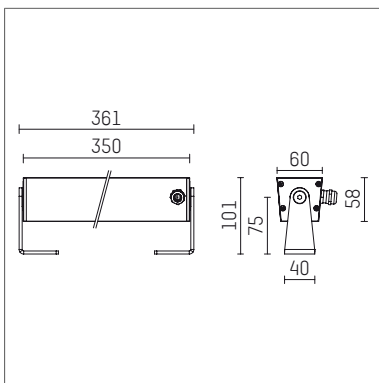

117 034 03 910 | white

led.modular | IP65
linear luminaire
LED | 28 W 3000 K

- linear luminaire led.modular IP65
- adjustable
- with mounting bracket
- for installation on wall or ceiling
- for optimal illumination of vertical facades
- with LED 2400 lm
- colour temperature: 3000 K
- colour rendering index: CRI >90
- L80 / B10 (50.000h)
- SDCM < 2
- net luminous flux: 2120 lm
- total load: 28 W
- luminous efficacy: 75,7 lm/W
- symmetrical light distribution, medium
- beam angle: 25 °
- for external control gear
- temperature-controlled LED circuit board (NTC) optional
- reduction of system power (14W / 1350lm) is possible
- secondary connection:
- supply cord, length: 2000 mm
- housing of extruded aluminium profile
- safety glass, clear
- bracket of stainless steel
- length: 361 mm, width: 60 mm, height: 100 mm
- weight: 1,75 kg
- protection rating: IP65
- protection class I
- 5 years Hoffmeister warranty
- Made in Germany
- maximum ambient temperature: 50 ° C
- impact resistance class: IK07
- certificates: manufactured according to DIN VDE 0711 / EN 60598, CE
- colour: white
- 117 034 03 910

- Overview of accessories on the following page / s

117 034 03 910
accessory**Required accessories**

description accessory general	dimensions in mm	item number	pic.-No.
LED power unit, 40W, 350mA with high protection rating IP65 for outdoor usage	LxWxH: 220 x 120 x 80	117 092 00 721	01
LED power unit, 40W, 350mA, DALI with high protection rating IP65 for outdoor usage	LxWxH: 220 x 120 x 80	117 092 00 721 D	01
LED power unit, 50W, 700mA with high protection rating IP65 for outdoor usage	LxWxH: 220 x 120 x 80	117 091 00 721	01
LED power unit, 50W, 700mA, DALI with high protection rating IP65 for outdoor usage	LxWxH: 220 x 120 x 80	117 091 00 721 D	01