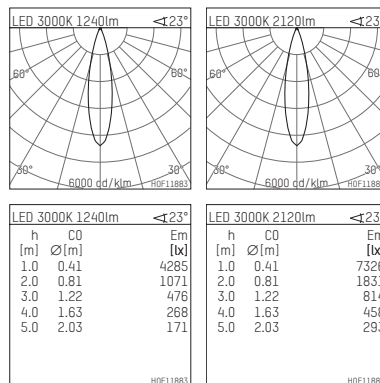

117 034 03 910 | white

led.modular | IP65
linear luminaire
LED | 28 W 3000 K

- linear luminaire led.modular IP65
- adjustable
- with mounting bracket
- for installation on wall or ceiling
- for optimal illumination of vertical facades
- with LED 2400 lm
- colour temperature: 3000 K
- colour rendering index: CRI >90
- L80 / B10 (50.000h)
- SDCM < 2
- net luminous flux: 2120 lm
- total load: 28 W
- luminous efficacy: 75,7 lm/W
- symmetrical light distribution, medium
- beam angle: 25 °
- for external control gear
- temperature-controlled LED circuit board (NTC) optional
- reduction of system power (14W / 1350lm) is possible
- secondary connection:
- supply cord, length: 2000 mm
- housing of extruded aluminium profile
- safety glass, clear
- bracket of stainless steel
- length: 361 mm, width: 60 mm, height: 100 mm
- weight: 1,75 kg
- protection rating: IP65
- protection class I
- 5 years Hoffmeister warranty
- Made in Germany
- maximum ambient temperature: 50 ° C
- impact resistance class: IK07
- certificates: manufactured according to DIN VDE 0711 / EN 60598, CE
- colour: white
- 117 034 03 910

- Overview of accessories on the following page / s

117 034 03 910
accessory**Required accessories**

description accessory general	dimensions in mm	item number	pic.-No.
LED power unit, 40W, 350mA with high protection rating IP65 for outdoor usage	LxWxH: 220 x 120 x 80	117 092 00 721	01
LED power unit, 40W, 350mA, DALI with high protection rating IP65 for outdoor usage	LxWxH: 220 x 120 x 80	117 092 00 721 D	01
LED power unit, 50W, 700mA with high protection rating IP65 for outdoor usage	LxWxH: 220 x 120 x 80	117 091 00 721	01
LED power unit, 50W, 700mA, DALI with high protection rating IP65 for outdoor usage	LxWxH: 220 x 120 x 80	117 091 00 721 D	01