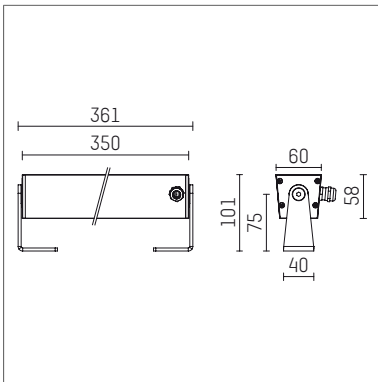

117 034 03 916 | silver

led.modular | IP65
linear luminaire
LED | 28 W 3000 K

- linear luminaire led.modular IP65
- adjustable
- with mounting bracket
- for installation on wall or ceiling
- for optimal illumination of vertical facades
- with LED 2400 lm
- colour temperature: 3000 K
- colour rendering index: CRI >90
- L80 / B10 (50.000h)
- SDCM < 2
- net luminous flux: 2120 lm
- total load: 28 W
- luminous efficacy: 75,7 lm/W
- symmetrical light distribution, medium
- beam angle: 25 °
- for external control gear
- temperature-controlled LED circuit board (NTC) optional
- reduction of system power (14W / 1350lm) is possible
- secondary connection:
- supply cord, length: 2000 mm
- housing of extruded aluminium profile
- safety glass, clear
- bracket of stainless steel
- length: 361 mm, width: 60 mm, height: 100 mm
- weight: 1,75 kg
- protection rating: IP65
- protection class I
- 5 years Hoffmeister warranty
- Made in Germany
- maximum ambient temperature: 50 ° C
- impact resistance class: IK07
- certificates: manufactured according to DIN VDE 0711 / EN 60598, CE
- colour: silver
- 117 034 03 916

- Overview of accessories on the following page / s

117 034 03 916
accessory**Required accessories**

description accessory general	dimensions in mm	item number	pic.-No.
LED power unit, 40W, 350mA with high protection rating IP65 for outdoor usage	LxWxH: 220 x 120 x 80	117 092 00 721	01
LED power unit, 40W, 350mA, DALI with high protection rating IP65 for outdoor usage	LxWxH: 220 x 120 x 80	117 092 00 721 D	01
LED power unit, 50W, 700mA with high protection rating IP65 for outdoor usage	LxWxH: 220 x 120 x 80	117 091 00 721	01
LED power unit, 50W, 700mA, DALI with high protection rating IP65 for outdoor usage	LxWxH: 220 x 120 x 80	117 091 00 721 D	01