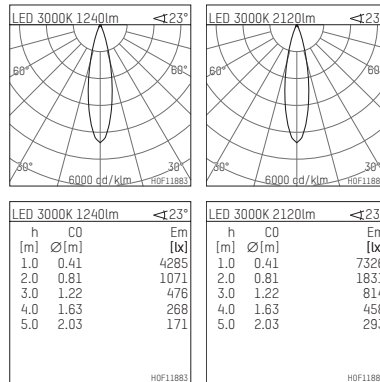

117 034 03 916 | silver

led.modular | IP65
linear luminaire
LED | 28 W 3000 K

- linear luminaire led.modular IP65
- adjustable
- with mounting bracket
- for installation on wall or ceiling
- for optimal illumination of vertical facades
- with LED 2400 lm
- colour temperature: 3000 K
- colour rendering index: CRI >90
- L80 / B10 (50.000h)
- SDCM < 2
- net luminous flux: 2120 lm
- total load: 28 W
- luminous efficacy: 75,7 lm/W
- symmetrical light distribution, medium
- beam angle: 25 °
- for external control gear
- temperature-controlled LED circuit board (NTC) optional
- reduction of system power (14W / 1350lm) is possible
- secondary connection:
- supply cord, length: 2000 mm
- housing of extruded aluminium profile
- safety glass, clear
- bracket of stainless steel
- length: 361 mm, width: 60 mm, height: 100 mm
- weight: 1,75 kg
- protection rating: IP65
- protection class I
- 5 years Hoffmeister warranty
- Made in Germany
- maximum ambient temperature: 50 ° C
- impact resistance class: IK07
- certificates: manufactured according to DIN VDE 0711 / EN 60598, CE
- colour: silver
- 117 034 03 916

- Overview of accessories on the following page / s

117 034 03 916
accessory**Required accessories**

description accessory general	dimensions in mm	item number	pic.-No.
LED power unit, 40W, 350mA with high protection rating IP65 for outdoor usage	LxWxH: 220 x 120 x 80	117 092 00 721	01
LED power unit, 40W, 350mA, DALI with high protection rating IP65 for outdoor usage	LxWxH: 220 x 120 x 80	117 092 00 721 D	01
LED power unit, 50W, 700mA with high protection rating IP65 for outdoor usage	LxWxH: 220 x 120 x 80	117 091 00 721	01
LED power unit, 50W, 700mA, DALI with high protection rating IP65 for outdoor usage	LxWxH: 220 x 120 x 80	117 091 00 721 D	01