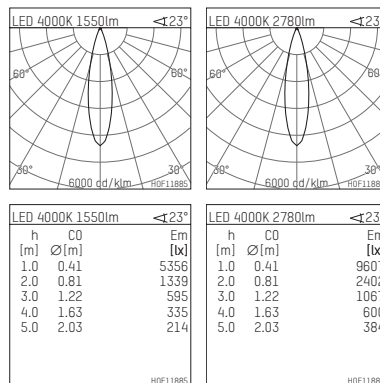

117 034 04 726 | anthracite

led.modular | IP65
linear luminaire
LED | 28 W 4000 K

- linear luminaire led.modular IP65
- adjustable
- with mounting bracket
- for installation on wall or ceiling
- for optimal illumination of vertical facades
- with LED 3150 lm
- colour temperature: 4000 K
- colour rendering index: CRI >80
- L80 / B10 (50.000h)
- SDCM < 2
- net luminous flux: 2780 lm
- total load: 28 W
- luminous efficacy: 99,3 lm/W
- symmetrical light distribution, medium
- beam angle: 25 °
- for external control gear
- Opens without tools using quarter-turn screw lock optional reduction of system power (14W / 1750lm) is possible
- secondary connection:
- supply cord, length: 2000 mm
- housing of extruded aluminium profile
- safety glass, clear
- bracket of stainless steel
- length: 361 mm, width: 60 mm, height: 100 mm
- weight: 1,75 kg
- protection rating: IP65
- protection class I
- 5 years Hoffmeister warranty
- Made in Germany
- maximum ambient temperature: 50 ° C
- impact resistance class: IK07
- certificates: manufactured according to DIN VDE 0711 / EN 60598, CE
- colour: anthracite
- 117 034 04 726

- Overview of accessories on the following page / s

117 034 04 726
accessory**Required accessories**

description accessory general	dimensions in mm	item number	pic.-No.
LED power unit, 40W, 350mA with high protection rating IP65 for outdoor usage	LxWxH: 220 x 120 x 80	117 092 00 721	01
LED power unit, 40W, 350mA, DALI with high protection rating IP65 for outdoor usage	LxWxH: 220 x 120 x 80	117 092 00 721 D	01
LED power unit, 50W, 700mA with high protection rating IP65 for outdoor usage	LxWxH: 220 x 120 x 80	117 091 00 721	01
LED power unit, 50W, 700mA, DALI with high protection rating IP65 for outdoor usage	LxWxH: 220 x 120 x 80	117 091 00 721 D	01