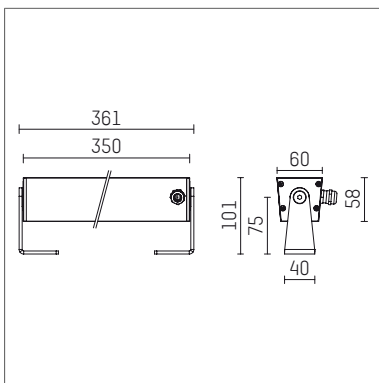

117 034 04 726 | anthracite

led.modular | IP65
linear luminaire
LED | 28 W 4000 K

- linear luminaire led.modular IP65
- adjustable
- with mounting bracket
- for installation on wall or ceiling
- for optimal illumination of vertical facades
- with LED 3150 lm
- colour temperature: 4000 K
- colour rendering index: CRI >80
- L80 / B10 (50.000h)
- SDCM < 2
- net luminous flux: 2780 lm
- total load: 28 W
- luminous efficacy: 99,3 lm/W
- symmetrical light distribution, medium
- beam angle: 25 °
- for external control gear
- Opens without tools using quarter-turn screw lock optional reduction of system power (14W / 1750lm) is possible
- secondary connection:
- supply cord, length: 2000 mm
- housing of extruded aluminium profile
- safety glass, clear
- bracket of stainless steel
- length: 361 mm, width: 60 mm, height: 100 mm
- weight: 1,75 kg
- protection rating: IP65
- protection class I
- 5 years Hoffmeister warranty
- Made in Germany
- maximum ambient temperature: 50 ° C
- impact resistance class: IK07
- certificates: manufactured according to DIN VDE 0711 / EN 60598, CE
- colour: anthracite
- 117 034 04 726

- Overview of accessories on the following page / s

117 034 04 726
accessory**Required accessories**

description accessory general	dimensions in mm	item number	pic.-No.
LED power unit, 40W, 350mA with high protection rating IP65 for outdoor usage	LxWxH: 220 x 120 x 80	117 092 00 721	01
LED power unit, 40W, 350mA, DALI with high protection rating IP65 for outdoor usage	LxWxH: 220 x 120 x 80	117 092 00 721 D	01
LED power unit, 50W, 700mA with high protection rating IP65 for outdoor usage	LxWxH: 220 x 120 x 80	117 091 00 721	01
LED power unit, 50W, 700mA, DALI with high protection rating IP65 for outdoor usage	LxWxH: 220 x 120 x 80	117 091 00 721 D	01