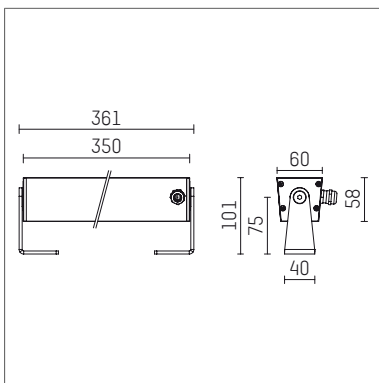

117 034 04 910 | white

led.modular | IP65
linear luminaire
LED | 28 W 4000 K

- linear luminaire led.modular IP65
- adjustable
- with mounting bracket
- for installation on wall or ceiling
- for optimal illumination of vertical facades
- with LED 3150 lm
- colour temperature: 4000 K
- colour rendering index: CRI >80
- L80 / B10 (50.000h)
- SDCM < 2
- net luminous flux: 2780 lm
- total load: 28 W
- luminous efficacy: 99,3 lm/W
- symmetrical light distribution, medium
- beam angle: 25 °
- for external control gear
- Opens without tools using quarter-turn screw lock optional reduction of system power (14W / 1750lm) is possible
- secondary connection:
- supply cord, length: 2000 mm
- housing of extruded aluminium profile
- safety glass, clear
- bracket of stainless steel
- length: 361 mm, width: 60 mm, height: 100 mm
- weight: 1,75 kg
- protection rating: IP65
- protection class I
- 5 years Hoffmeister warranty
- Made in Germany
- maximum ambient temperature: 50 ° C
- impact resistance class: IK07
- certificates: manufactured according to DIN VDE 0711 / EN 60598, CE
- colour: white
- 117 034 04 910

- Overview of accessories on the following page / s

117 034 04 910

accessory**Required accessories**

description accessory general	dimensions in mm	item number	pic.-No.
LED power unit, 40W, 350mA with high protection rating IP65 for outdoor usage	LxWxH: 220 x 120 x 80	117 092 00 721	01
LED power unit, 40W, 350mA, DALI with high protection rating IP65 for outdoor usage	LxWxH: 220 x 120 x 80	117 092 00 721 D	01
LED power unit, 50W, 700mA with high protection rating IP65 for outdoor usage	LxWxH: 220 x 120 x 80	117 091 00 721	01
LED power unit, 50W, 700mA, DALI with high protection rating IP65 for outdoor usage	LxWxH: 220 x 120 x 80	117 091 00 721 D	01