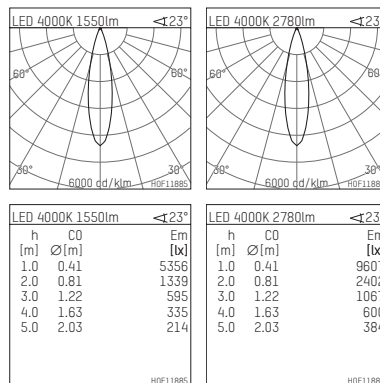

117 034 04 910 | white

led.modular | IP65
linear luminaire
LED | 28 W 4000 K

- linear luminaire led.modular IP65
- adjustable
- with mounting bracket
- for installation on wall or ceiling
- for optimal illumination of vertical facades
- with LED 3150 lm
- colour temperature: 4000 K
- colour rendering index: CRI >80
- L80 / B10 (50.000h)
- SDCM < 2
- net luminous flux: 2780 lm
- total load: 28 W
- luminous efficacy: 99,3 lm/W
- symmetrical light distribution, medium
- beam angle: 25 °
- for external control gear
- Opens without tools using quarter-turn screw lock optional reduction of system power (14W / 1750lm) is possible
- secondary connection:
- supply cord, length: 2000 mm
- housing of extruded aluminium profile
- safety glass, clear
- bracket of stainless steel
- length: 361 mm, width: 60 mm, height: 100 mm
- weight: 1,75 kg
- protection rating: IP65
- protection class I
- 5 years Hoffmeister warranty
- Made in Germany
- maximum ambient temperature: 50 ° C
- impact resistance class: IK07
- certificates: manufactured according to DIN VDE 0711 / EN 60598, CE
- colour: white
- 117 034 04 910

- Overview of accessories on the following page / s

117 034 04 910

accessory**Required accessories**

description accessory general	dimensions in mm	item number	pic.-No.
LED power unit, 40W, 350mA with high protection rating IP65 for outdoor usage	LxWxH: 220 x 120 x 80	117 092 00 721	01
LED power unit, 40W, 350mA, DALI with high protection rating IP65 for outdoor usage	LxWxH: 220 x 120 x 80	117 092 00 721 D	01
LED power unit, 50W, 700mA with high protection rating IP65 for outdoor usage	LxWxH: 220 x 120 x 80	117 091 00 721	01
LED power unit, 50W, 700mA, DALI with high protection rating IP65 for outdoor usage	LxWxH: 220 x 120 x 80	117 091 00 721 D	01