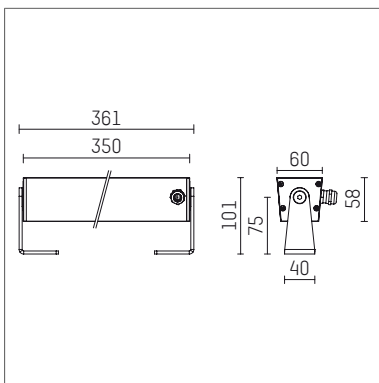

117 034 04 916 | silver

led.modular | IP65
linear luminaire
LED | 28 W 4000 K

- linear luminaire led.modular IP65
- adjustable
- with mounting bracket
- for installation on wall or ceiling
- for optimal illumination of vertical facades
- with LED 3150 lm
- colour temperature: 4000 K
- colour rendering index: CRI >80
- L80 / B10 (50.000h)
- SDCM < 2
- net luminous flux: 2780 lm
- total load: 28 W
- luminous efficacy: 99,3 lm/W
- symmetrical light distribution, medium
- beam angle: 25 °
- for external control gear
- Opens without tools using quarter-turn screw lock optional reduction of system power (14W / 1750lm) is possible
- secondary connection:
- supply cord, length: 2000 mm
- housing of extruded aluminium profile
- safety glass, clear
- bracket of stainless steel
- length: 361 mm, width: 60 mm, height: 100 mm
- weight: 1,75 kg
- protection rating: IP65
- protection class I
- 5 years Hoffmeister warranty
- Made in Germany
- maximum ambient temperature: 50 ° C
- impact resistance class: IK07
- certificates: manufactured according to DIN VDE 0711 / EN 60598, CE
- colour: silver
- 117 034 04 916

- Overview of accessories on the following page / s

117 034 04 916
accessory**Required accessories**

description accessory general	dimensions in mm	item number	pic.-No.
LED power unit, 40W, 350mA with high protection rating IP65 for outdoor usage	LxWxH: 220 x 120 x 80	117 092 00 721	01
LED power unit, 40W, 350mA, DALI with high protection rating IP65 for outdoor usage	LxWxH: 220 x 120 x 80	117 092 00 721 D	01
LED power unit, 50W, 700mA with high protection rating IP65 for outdoor usage	LxWxH: 220 x 120 x 80	117 091 00 721	01
LED power unit, 50W, 700mA, DALI with high protection rating IP65 for outdoor usage	LxWxH: 220 x 120 x 80	117 091 00 721 D	01