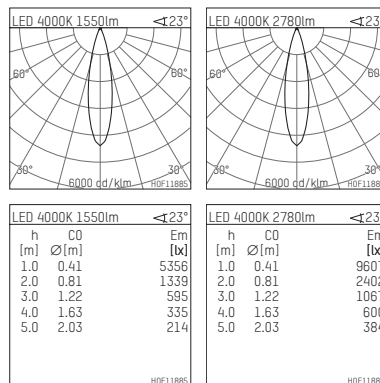

117 034 04 916 | silver

led.modular | IP65
linear luminaire
LED | 28 W 4000 K

- linear luminaire led.modular IP65
- adjustable
- with mounting bracket
- for installation on wall or ceiling
- for optimal illumination of vertical facades
- with LED 3150 lm
- colour temperature: 4000 K
- colour rendering index: CRI >80
- L80 / B10 (50.000h)
- SDCM < 2
- net luminous flux: 2780 lm
- total load: 28 W
- luminous efficacy: 99,3 lm/W
- symmetrical light distribution, medium
- beam angle: 25 °
- for external control gear
- Opens without tools using quarter-turn screw lock optional reduction of system power (14W / 1750lm) is possible
- secondary connection:
- supply cord, length: 2000 mm
- housing of extruded aluminium profile
- safety glass, clear
- bracket of stainless steel
- length: 361 mm, width: 60 mm, height: 100 mm
- weight: 1,75 kg
- protection rating: IP65
- protection class I
- 5 years Hoffmeister warranty
- Made in Germany
- maximum ambient temperature: 50 ° C
- impact resistance class: IK07
- certificates: manufactured according to DIN VDE 0711 / EN 60598, CE
- colour: silver
- 117 034 04 916

- Overview of accessories on the following page / s

117 034 04 916
accessory**Required accessories**

description accessory general	dimensions in mm	item number	pic.-No.
LED power unit, 40W, 350mA with high protection rating IP65 for outdoor usage	LxWxH: 220 x 120 x 80	117 092 00 721	01
LED power unit, 40W, 350mA, DALI with high protection rating IP65 for outdoor usage	LxWxH: 220 x 120 x 80	117 092 00 721 D	01
LED power unit, 50W, 700mA with high protection rating IP65 for outdoor usage	LxWxH: 220 x 120 x 80	117 091 00 721	01
LED power unit, 50W, 700mA, DALI with high protection rating IP65 for outdoor usage	LxWxH: 220 x 120 x 80	117 091 00 721 D	01