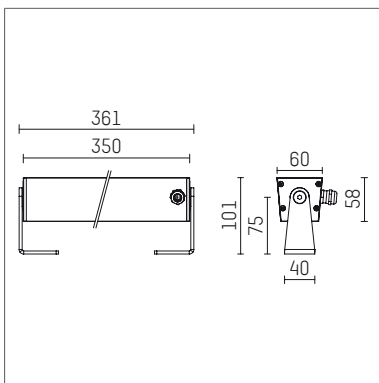

117 035 03 726 | anthracite

led.modular | IP65
linear luminaire
LED | 28 W 3000 K

- linear luminaire led.modular IP65
- adjustable
- with mounting bracket
- for installation on wall or ceiling
- for optimal illumination of vertical facades
- with LED 2400 lm
- colour temperature: 3000 K
- colour rendering index: CRI >90
- L80 / B10 (50.000h)
- SDCM < 2
- net luminous flux: 1920 lm
- total load: 28 W
- luminous efficacy: 68,6 lm/W
- symmetrical light distribution, flood
- beam angle: 45 °
- for external control gear
- temperature-controlled LED circuit board (NTC) optional
- reduction of system power (14W / 1350lm) is possible
- secondary connection:
- supply cord, length: 2000 mm
- housing of extruded aluminium profile
- safety glass, clear
- bracket of stainless steel
- length: 361 mm, width: 60 mm, height: 100 mm
- weight: 1,75 kg
- protection rating: IP65
- protection class I
- 5 years Hoffmeister warranty
- Made in Germany
- maximum ambient temperature: 50 ° C
- impact resistance class: IK07
- certificates: manufactured according to DIN VDE 0711 / EN 60598, CE
- colour: anthracite
- 117 035 03 726

- Overview of accessories on the following page / s

117 035 03 726
accessory**Required accessories**

description accessory general	dimensions in mm	item number	pic.-No.
LED power unit, 40W, 350mA with high protection rating IP65 for outdoor usage	LxWxH: 220 x 120 x 80	117 092 00 721	01
LED power unit, 40W, 350mA, DALI with high protection rating IP65 for outdoor usage	LxWxH: 220 x 120 x 80	117 092 00 721 D	01
LED power unit, 50W, 700mA with high protection rating IP65 for outdoor usage	LxWxH: 220 x 120 x 80	117 091 00 721	01
LED power unit, 50W, 700mA, DALI with high protection rating IP65 for outdoor usage	LxWxH: 220 x 120 x 80	117 091 00 721 D	01