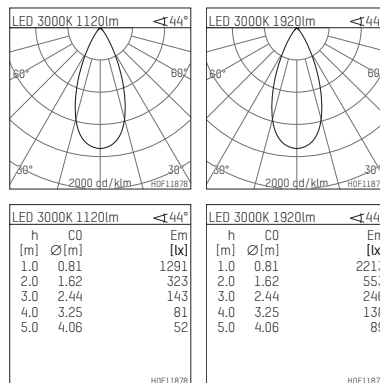

117 035 03 726 | anthracite

led.modular | IP65
linear luminaire
LED | 28 W 3000 K

- linear luminaire led.modular IP65
- adjustable
- with mounting bracket
- for installation on wall or ceiling
- for optimal illumination of vertical facades
- with LED 2400 lm
- colour temperature: 3000 K
- colour rendering index: CRI >90
- L80 / B10 (50.000h)
- SDCM < 2
- net luminous flux: 1920 lm
- total load: 28 W
- luminous efficacy: 68,6 lm/W
- symmetrical light distribution, flood
- beam angle: 45 °
- for external control gear
- temperature-controlled LED circuit board (NTC) optional
- reduction of system power (14W / 1350lm) is possible
- secondary connection:
- supply cord, length: 2000 mm
- housing of extruded aluminium profile
- safety glass, clear
- bracket of stainless steel
- length: 361 mm, width: 60 mm, height: 100 mm
- weight: 1,75 kg
- protection rating: IP65
- protection class I
- 5 years Hoffmeister warranty
- Made in Germany
- maximum ambient temperature: 50 ° C
- impact resistance class: IK07
- certificates: manufactured according to DIN VDE 0711 / EN 60598, CE
- colour: anthracite
- 117 035 03 726

- Overview of accessories on the following page / s

117 035 03 726
accessory**Required accessories**

description accessory general	dimensions in mm	item number	pic.-No.
LED power unit, 40W, 350mA with high protection rating IP65 for outdoor usage	LxWxH: 220 x 120 x 80	117 092 00 721	01
LED power unit, 40W, 350mA, DALI with high protection rating IP65 for outdoor usage	LxWxH: 220 x 120 x 80	117 092 00 721 D	01
LED power unit, 50W, 700mA with high protection rating IP65 for outdoor usage	LxWxH: 220 x 120 x 80	117 091 00 721	01
LED power unit, 50W, 700mA, DALI with high protection rating IP65 for outdoor usage	LxWxH: 220 x 120 x 80	117 091 00 721 D	01