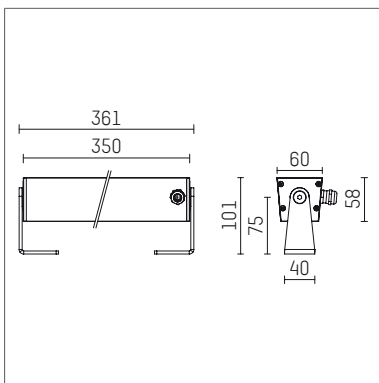

117 035 03 910 | white

led.modular | IP65
linear luminaire
LED | 28 W 3000 K

- linear luminaire led.modular IP65
 - adjustable
 - with mounting bracket
 - for installation on wall or ceiling
 - for optimal illumination of vertical facades
 - with LED 2400 lm
 - colour temperature: 3000 K
 - colour rendering index: CRI >90
 - L80 / B10 (50.000h)
 - SDCM < 2
 - net luminous flux: 1920 lm
 - total load: 28 W
 - luminous efficacy: 68,6 lm/W
 - symmetrical light distribution, flood
 - beam angle: 45 °
 - for external control gear
 - temperature-controlled LED circuit board (NTC) optional
 - reduction of system power (14W / 1350lm) is possible
 - secondary connection:
 - supply cord, length: 2000 mm
 - housing of extruded aluminium profile
 - safety glass, clear
 - bracket of stainless steel
 - length: 361 mm, width: 60 mm, height: 100 mm
 - weight: 1,75 kg
 - protection rating: IP65
 - protection class I
 - 5 years Hoffmeister warranty
 - Made in Germany
 - maximum ambient temperature: 50 ° C
 - impact resistance class: IK07
 - certificates: manufactured according to DIN VDE 0711 / EN 60598, CE
 - colour: white
 - 117 035 03 910
- Overview of accessories on the following page / s

117 035 03 910

accessory**Required accessories**

description accessory general	dimensions in mm	item number	pic.-No.
LED power unit, 40W, 350mA with high protection rating IP65 for outdoor usage	LxWxH: 220 x 120 x 80	117 092 00 721	01
LED power unit, 40W, 350mA, DALI with high protection rating IP65 for outdoor usage	LxWxH: 220 x 120 x 80	117 092 00 721 D	01
LED power unit, 50W, 700mA with high protection rating IP65 for outdoor usage	LxWxH: 220 x 120 x 80	117 091 00 721	01
LED power unit, 50W, 700mA, DALI with high protection rating IP65 for outdoor usage	LxWxH: 220 x 120 x 80	117 091 00 721 D	01