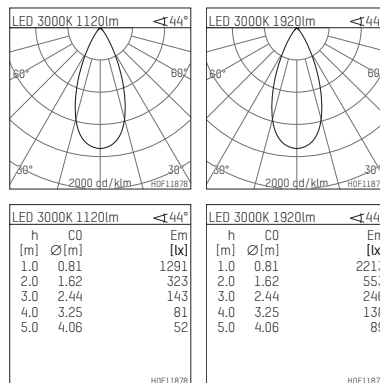

117 035 03 910 | white

led.modular | IP65
linear luminaire
LED | 28 W 3000 K

- linear luminaire led.modular IP65
 - adjustable
 - with mounting bracket
 - for installation on wall or ceiling
 - for optimal illumination of vertical facades
 - with LED 2400 lm
 - colour temperature: 3000 K
 - colour rendering index: CRI >90
 - L80 / B10 (50.000h)
 - SDCM < 2
 - net luminous flux: 1920 lm
 - total load: 28 W
 - luminous efficacy: 68,6 lm/W
 - symmetrical light distribution, flood
 - beam angle: 45 °
 - for external control gear
 - temperature-controlled LED circuit board (NTC) optional
 - reduction of system power (14W / 1350lm) is possible
 - secondary connection:
 - supply cord, length: 2000 mm
 - housing of extruded aluminium profile
 - safety glass, clear
 - bracket of stainless steel
 - length: 361 mm, width: 60 mm, height: 100 mm
 - weight: 1,75 kg
 - protection rating: IP65
 - protection class I
 - 5 years Hoffmeister warranty
 - Made in Germany
 - maximum ambient temperature: 50 ° C
 - impact resistance class: IK07
 - certificates: manufactured according to DIN VDE 0711 / EN 60598, CE
 - colour: white
 - 117 035 03 910
- Overview of accessories on the following page / s

117 035 03 910

accessory**Required accessories**

description accessory general	dimensions in mm	item number	pic.-No.
LED power unit, 40W, 350mA with high protection rating IP65 for outdoor usage	LxWxH: 220 x 120 x 80	117 092 00 721	01
LED power unit, 40W, 350mA, DALI with high protection rating IP65 for outdoor usage	LxWxH: 220 x 120 x 80	117 092 00 721 D	01
LED power unit, 50W, 700mA with high protection rating IP65 for outdoor usage	LxWxH: 220 x 120 x 80	117 091 00 721	01
LED power unit, 50W, 700mA, DALI with high protection rating IP65 for outdoor usage	LxWxH: 220 x 120 x 80	117 091 00 721 D	01