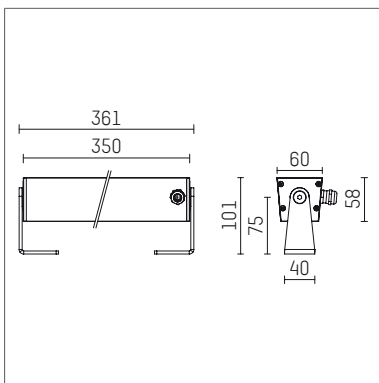

## 117 035 03 916 | silver

led.modular | IP65  
linear luminaire  
LED | 28 W 3000 K

- linear luminaire led.modular IP65
- adjustable
- with mounting bracket
- for installation on wall or ceiling
- for optimal illumination of vertical facades
- with LED 2400 lm
- colour temperature: 3000 K
- colour rendering index: CRI >90
- L80 / B10 (50.000h)
- SDCM < 2
- net luminous flux: 1920 lm
- total load: 28 W
- luminous efficacy: 68,6 lm/W
- symmetrical light distribution, flood
- beam angle: 45 °
- for external control gear
- temperature-controlled LED circuit board (NTC) optional
- reduction of system power (14W / 1350lm) is possible
- secondary connection:
- supply cord, length: 2000 mm
- housing of extruded aluminium profile
- safety glass, clear
- bracket of stainless steel
- length: 361 mm, width: 60 mm, height: 100 mm
- weight: 1,75 kg
- protection rating: IP65
- protection class I
- 5 years Hoffmeister warranty
- Made in Germany
- maximum ambient temperature: 50 ° C
- impact resistance class: IK07
- certificates: manufactured according to DIN VDE 0711 / EN 60598, CE
- colour: silver
- 117 035 03 916

- Overview of accessories on the following page / s

117 035 03 916  
**accessory****Required accessories**

description accessory general	dimensions in mm	item number	pic.-No.
LED power unit, 40W, 350mA with high protection rating IP65 for outdoor usage	LxWxH: 220 x 120 x 80	117 092 00 721	01
LED power unit, 40W, 350mA, DALI with high protection rating IP65 for outdoor usage	LxWxH: 220 x 120 x 80	117 092 00 721 D	01
LED power unit, 50W, 700mA with high protection rating IP65 for outdoor usage	LxWxH: 220 x 120 x 80	117 091 00 721	01
LED power unit, 50W, 700mA, DALI with high protection rating IP65 for outdoor usage	LxWxH: 220 x 120 x 80	117 091 00 721 D	01