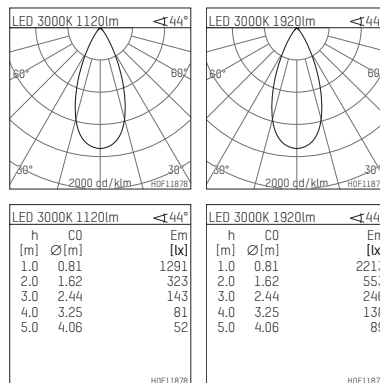

## 117 035 03 916 | silver

led.modular | IP65  
linear luminaire  
LED | 28 W 3000 K

- linear luminaire led.modular IP65
- adjustable
- with mounting bracket
- for installation on wall or ceiling
- for optimal illumination of vertical facades
- with LED 2400 lm
- colour temperature: 3000 K
- colour rendering index: CRI >90
- L80 / B10 (50.000h)
- SDCM < 2
- net luminous flux: 1920 lm
- total load: 28 W
- luminous efficacy: 68,6 lm/W
- symmetrical light distribution, flood
- beam angle: 45 °
- for external control gear
- temperature-controlled LED circuit board (NTC) optional
- reduction of system power (14W / 1350lm) is possible
- secondary connection:
- supply cord, length: 2000 mm
- housing of extruded aluminium profile
- safety glass, clear
- bracket of stainless steel
- length: 361 mm, width: 60 mm, height: 100 mm
- weight: 1,75 kg
- protection rating: IP65
- protection class I
- 5 years Hoffmeister warranty
- Made in Germany
- maximum ambient temperature: 50 ° C
- impact resistance class: IK07
- certificates: manufactured according to DIN VDE 0711 / EN 60598, CE
- colour: silver
- 117 035 03 916

- Overview of accessories on the following page / s

117 035 03 916  
**accessory****Required accessories**

description accessory general	dimensions in mm	item number	pic.-No.
LED power unit, 40W, 350mA with high protection rating IP65 for outdoor usage	LxWxH: 220 x 120 x 80	117 092 00 721	01
LED power unit, 40W, 350mA, DALI with high protection rating IP65 for outdoor usage	LxWxH: 220 x 120 x 80	117 092 00 721 D	01
LED power unit, 50W, 700mA with high protection rating IP65 for outdoor usage	LxWxH: 220 x 120 x 80	117 091 00 721	01
LED power unit, 50W, 700mA, DALI with high protection rating IP65 for outdoor usage	LxWxH: 220 x 120 x 80	117 091 00 721 D	01