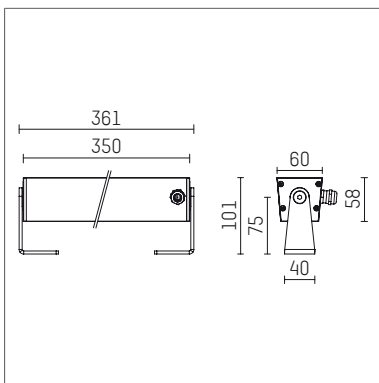

## 117 035 04 726 | anthracite

led.modular | IP65  
linear luminaire  
LED | 28 W 4000 K

- linear luminaire led.modular IP65
- adjustable
- with mounting bracket
- for installation on wall or ceiling
- for optimal illumination of vertical facades
- with LED 3150 lm
- colour temperature: 4000 K
- colour rendering index: CRI >80
- L80 / B10 (50.000h)
- SDCM < 2
- net luminous flux: 2530 lm
- total load: 28 W
- luminous efficacy: 90,4 lm/W
- symmetrical light distribution, flood
- beam angle: 45 °
- for external control gear
- Opens without tools using quarter-turn screw lock optional reduction of system power (14W / 1750lm) is possible
- secondary connection:
- supply cord, length: 2000 mm
- housing of extruded aluminium profile
- safety glass, clear
- bracket of stainless steel
- length: 361 mm, width: 60 mm, height: 100 mm
- weight: 1,75 kg
- protection rating: IP65
- protection class I
- 5 years Hoffmeister warranty
- Made in Germany
- maximum ambient temperature: 50 ° C
- impact resistance class: IK07
- certificates: manufactured according to DIN VDE 0711 / EN 60598, CE
- colour: anthracite
- 117 035 04 726

- Overview of accessories on the following page / s

117 035 04 726  
**accessory****Required accessories**

description accessory general	dimensions in mm	item number	pic.-No.
LED power unit, 40W, 350mA with high protection rating IP65 for outdoor usage	LxWxH: 220 x 120 x 80	117 092 00 721	01
LED power unit, 40W, 350mA, DALI with high protection rating IP65 for outdoor usage	LxWxH: 220 x 120 x 80	117 092 00 721 D	01
LED power unit, 50W, 700mA with high protection rating IP65 for outdoor usage	LxWxH: 220 x 120 x 80	117 091 00 721	01
LED power unit, 50W, 700mA, DALI with high protection rating IP65 for outdoor usage	LxWxH: 220 x 120 x 80	117 091 00 721 D	01