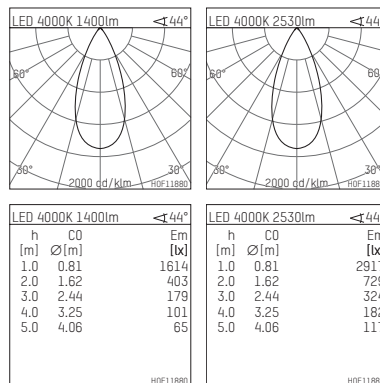

## 117 035 04 726 | anthracite

led.modular | IP65  
linear luminaire  
LED | 28 W 4000 K

- linear luminaire led.modular IP65
- adjustable
- with mounting bracket
- for installation on wall or ceiling
- for optimal illumination of vertical facades
- with LED 3150 lm
- colour temperature: 4000 K
- colour rendering index: CRI >80
- L80 / B10 (50.000h)
- SDCM < 2
- net luminous flux: 2530 lm
- total load: 28 W
- luminous efficacy: 90,4 lm/W
- symmetrical light distribution, flood
- beam angle: 45 °
- for external control gear
- Opens without tools using quarter-turn screw lock optional reduction of system power (14W / 1750lm) is possible
- secondary connection:
- supply cord, length: 2000 mm
- housing of extruded aluminium profile
- safety glass, clear
- bracket of stainless steel
- length: 361 mm, width: 60 mm, height: 100 mm
- weight: 1,75 kg
- protection rating: IP65
- protection class I
- 5 years Hoffmeister warranty
- Made in Germany
- maximum ambient temperature: 50 ° C
- impact resistance class: IK07
- certificates: manufactured according to DIN VDE 0711 / EN 60598, CE
- colour: anthracite
- 117 035 04 726

- Overview of accessories on the following page / s

117 035 04 726  
**accessory****Required accessories**

description accessory general	dimensions in mm	item number	pic.-No.
LED power unit, 40W, 350mA with high protection rating IP65 for outdoor usage	LxWxH: 220 x 120 x 80	117 092 00 721	01
LED power unit, 40W, 350mA, DALI with high protection rating IP65 for outdoor usage	LxWxH: 220 x 120 x 80	117 092 00 721 D	01
LED power unit, 50W, 700mA with high protection rating IP65 for outdoor usage	LxWxH: 220 x 120 x 80	117 091 00 721	01
LED power unit, 50W, 700mA, DALI with high protection rating IP65 for outdoor usage	LxWxH: 220 x 120 x 80	117 091 00 721 D	01