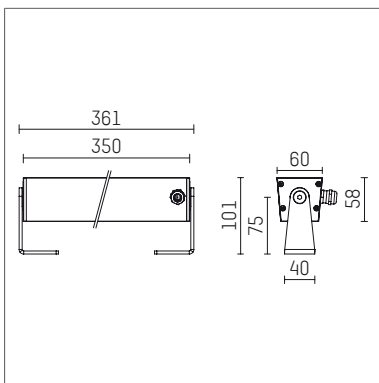

117 035 04 910 | white

led.modular | IP65
linear luminaire
LED | 28 W 4000 K

- linear luminaire led.modular IP65
- adjustable
- with mounting bracket
- for installation on wall or ceiling
- for optimal illumination of vertical facades
- with LED 3150 lm
- colour temperature: 4000 K
- colour rendering index: CRI >80
- L80 / B10 (50.000h)
- SDCM < 2
- net luminous flux: 2530 lm
- total load: 28 W
- luminous efficacy: 90,4 lm/W
- symmetrical light distribution, flood
- beam angle: 45 °
- for external control gear
- Opens without tools using quarter-turn screw lock optional reduction of system power (14W / 1750lm) is possible
- secondary connection:
- supply cord, length: 2000 mm
- housing of extruded aluminium profile
- safety glass, clear
- bracket of stainless steel
- length: 361 mm, width: 60 mm, height: 100 mm
- weight: 1,75 kg
- protection rating: IP65
- protection class I
- 5 years Hoffmeister warranty
- Made in Germany
- maximum ambient temperature: 50 ° C
- impact resistance class: IK07
- certificates: manufactured according to DIN VDE 0711 / EN 60598, CE
- colour: white
- 117 035 04 910

- Overview of accessories on the following page / s

117 035 04 910
accessory**Required accessories**

description accessory general	dimensions in mm	item number	pic.-No.
LED power unit, 40W, 350mA with high protection rating IP65 for outdoor usage	LxWxH: 220 x 120 x 80	117 092 00 721	01
LED power unit, 40W, 350mA, DALI with high protection rating IP65 for outdoor usage	LxWxH: 220 x 120 x 80	117 092 00 721 D	01
LED power unit, 50W, 700mA with high protection rating IP65 for outdoor usage	LxWxH: 220 x 120 x 80	117 091 00 721	01
LED power unit, 50W, 700mA, DALI with high protection rating IP65 for outdoor usage	LxWxH: 220 x 120 x 80	117 091 00 721 D	01