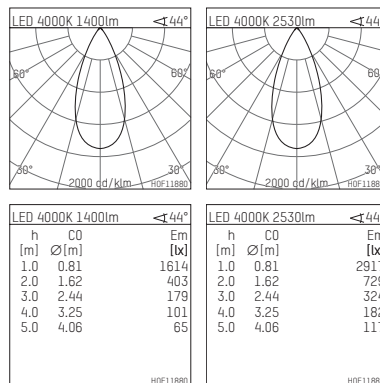

117 035 04 910 | white

led.modular | IP65
linear luminaire
LED | 28 W 4000 K

- linear luminaire led.modular IP65
- adjustable
- with mounting bracket
- for installation on wall or ceiling
- for optimal illumination of vertical facades
- with LED 3150 lm
- colour temperature: 4000 K
- colour rendering index: CRI >80
- L80 / B10 (50.000h)
- SDCM < 2
- net luminous flux: 2530 lm
- total load: 28 W
- luminous efficacy: 90,4 lm/W
- symmetrical light distribution, flood
- beam angle: 45 °
- for external control gear
- Opens without tools using quarter-turn screw lock optional reduction of system power (14W / 1750lm) is possible
- secondary connection:
- supply cord, length: 2000 mm
- housing of extruded aluminium profile
- safety glass, clear
- bracket of stainless steel
- length: 361 mm, width: 60 mm, height: 100 mm
- weight: 1,75 kg
- protection rating: IP65
- protection class I
- 5 years Hoffmeister warranty
- Made in Germany
- maximum ambient temperature: 50 ° C
- impact resistance class: IK07
- certificates: manufactured according to DIN VDE 0711 / EN 60598, CE
- colour: white
- 117 035 04 910

- Overview of accessories on the following page / s

117 035 04 910
accessory**Required accessories**

description accessory general	dimensions in mm	item number	pic.-No.
LED power unit, 40W, 350mA with high protection rating IP65 for outdoor usage	LxWxH: 220 x 120 x 80	117 092 00 721	01
LED power unit, 40W, 350mA, DALI with high protection rating IP65 for outdoor usage	LxWxH: 220 x 120 x 80	117 092 00 721 D	01
LED power unit, 50W, 700mA with high protection rating IP65 for outdoor usage	LxWxH: 220 x 120 x 80	117 091 00 721	01
LED power unit, 50W, 700mA, DALI with high protection rating IP65 for outdoor usage	LxWxH: 220 x 120 x 80	117 091 00 721 D	01