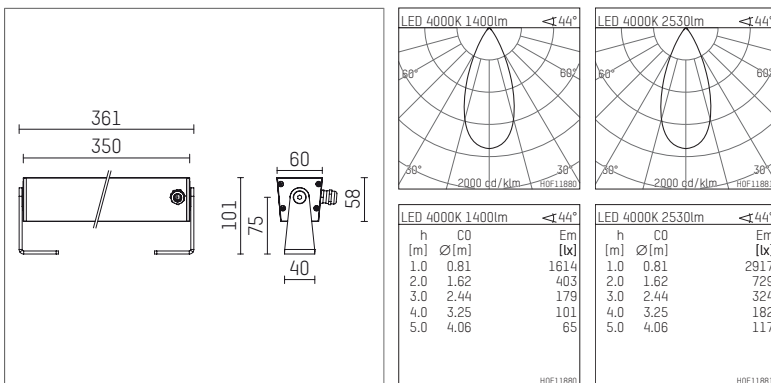

117 035 04 916 | silver

led.modular | IP65
linear luminaire
LED | 28 W 4000 K

- linear luminaire led.modular IP65
- adjustable
- with mounting bracket
- for installation on wall or ceiling
- for optimal illumination of vertical facades
- with LED 3150 lm
- colour temperature: 4000 K
- colour rendering index: CRI >80
- L80 / B10 (50.000h)
- SDCM < 2
- net luminous flux: 2530 lm
- total load: 28 W
- luminous efficacy: 90,4 lm/W
- symmetrical light distribution, flood
- beam angle: 45 °
- for external control gear
- Opens without tools using quarter-turn screw lock optional reduction of system power (14W / 1750lm) is possible
- secondary connection:
- supply cord, length: 2000 mm
- housing of extruded aluminium profile
- safety glass, clear
- bracket of stainless steel
- length: 361 mm, width: 60 mm, height: 100 mm
- weight: 1,75 kg
- protection rating: IP65
- protection class I
- 5 years Hoffmeister warranty
- Made in Germany
- maximum ambient temperature: 50 ° C
- impact resistance class: IK07
- certificates: manufactured according to DIN VDE 0711 / EN 60598, CE
- colour: silver
- 117 035 04 916

- Overview of accessories on the following page / s

117 035 04 916
accessory**Required accessories**

description accessory general	dimensions in mm	item number	pic.-No.
LED power unit, 40W, 350mA with high protection rating IP65 for outdoor usage	LxWxH: 220 x 120 x 80	117 092 00 721	01
LED power unit, 40W, 350mA, DALI with high protection rating IP65 for outdoor usage	LxWxH: 220 x 120 x 80	117 092 00 721 D	01
LED power unit, 50W, 700mA with high protection rating IP65 for outdoor usage	LxWxH: 220 x 120 x 80	117 091 00 721	01
LED power unit, 50W, 700mA, DALI with high protection rating IP65 for outdoor usage	LxWxH: 220 x 120 x 80	117 091 00 721 D	01