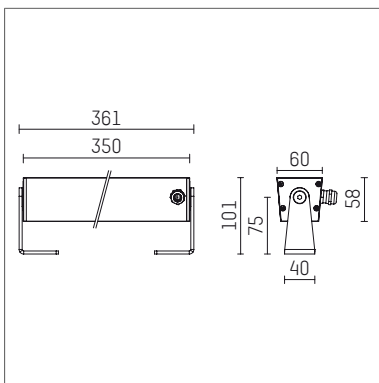

## 117 036 03 726 | anthracite

led.modular | IP65  
linear luminaire  
LED | 28 W 3000 K

- linear luminaire led.modular IP65
- adjustable
- with mounting bracket
- for installation on wall or ceiling
- for optimal illumination of vertical facades
- with LED 2400 lm
- colour temperature: 3000 K
- colour rendering index: CRI >90
- L80 / B10 (50.000h)
- SDCM < 2
- net luminous flux: 1940 lm
- total load: 28 W
- luminous efficacy: 69,3 lm/W
- oval flood
- for external control gear
- temperature-controlled LED circuit board (NTC) optional
- reduction of system power (14W / 1350lm) is possible
- secondary connection:
- supply cord, length: 2000 mm
- housing of extruded aluminium profile
- safety glass, clear
- bracket of stainless steel
- length: 361 mm, width: 60 mm, height: 100 mm
- weight: 1,75 kg
- protection rating: IP65
- protection class I
- 5 years Hoffmeister warranty
- Made in Germany
- maximum ambient temperature: 50 ° C
- impact resistance class: IK07
- certificates: manufactured according to DIN VDE 0711 / EN 60598, CE
- colour: anthracite
- 117 036 03 726

- Overview of accessories on the following page / s

117 036 03 726

**accessory****Required accessories**

description accessory general	dimensions in mm	item number	pic.-No.
LED power unit, 40W, 350mA with high protection rating IP65 for outdoor usage	LxWxH: 220 x 120 x 80	117 092 00 721	01
LED power unit, 40W, 350mA, DALI with high protection rating IP65 for outdoor usage	LxWxH: 220 x 120 x 80	117 092 00 721 D	01
LED power unit, 50W, 700mA with high protection rating IP65 for outdoor usage	LxWxH: 220 x 120 x 80	117 091 00 721	01
LED power unit, 50W, 700mA, DALI with high protection rating IP65 for outdoor usage	LxWxH: 220 x 120 x 80	117 091 00 721 D	01