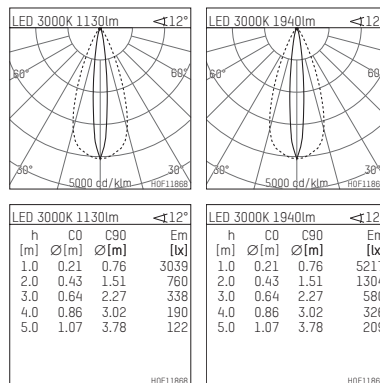

## 117 036 03 726 | anthracite

led.modular | IP65  
linear luminaire  
LED | 28 W 3000 K

- linear luminaire led.modular IP65
- adjustable
- with mounting bracket
- for installation on wall or ceiling
- for optimal illumination of vertical facades
- with LED 2400 lm
- colour temperature: 3000 K
- colour rendering index: CRI >90
- L80 / B10 (50.000h)
- SDCM < 2
- net luminous flux: 1940 lm
- total load: 28 W
- luminous efficacy: 69,3 lm/W
- oval flood
- for external control gear
- temperature-controlled LED circuit board (NTC) optional
- reduction of system power (14W / 1350lm) is possible
- secondary connection:
- supply cord, length: 2000 mm
- housing of extruded aluminium profile
- safety glass, clear
- bracket of stainless steel
- length: 361 mm, width: 60 mm, height: 100 mm
- weight: 1,75 kg
- protection rating: IP65
- protection class I
- 5 years Hoffmeister warranty
- Made in Germany
- maximum ambient temperature: 50 ° C
- impact resistance class: IK07
- certificates: manufactured according to DIN VDE 0711 / EN 60598, CE
- colour: anthracite
- 117 036 03 726

- Overview of accessories on the following page / s

117 036 03 726

**accessory****Required accessories**

description accessory general	dimensions in mm	item number	pic.-No.
LED power unit, 40W, 350mA with high protection rating IP65 for outdoor usage	LxWxH: 220 x 120 x 80	117 092 00 721	01
LED power unit, 40W, 350mA, DALI with high protection rating IP65 for outdoor usage	LxWxH: 220 x 120 x 80	117 092 00 721 D	01
LED power unit, 50W, 700mA with high protection rating IP65 for outdoor usage	LxWxH: 220 x 120 x 80	117 091 00 721	01
LED power unit, 50W, 700mA, DALI with high protection rating IP65 for outdoor usage	LxWxH: 220 x 120 x 80	117 091 00 721 D	01