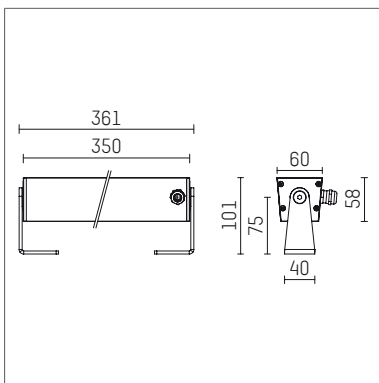

LED 3000K 1130lm					12°
h	CO	C90	Em		
[m]	Ø[m]	Ø[m]	[lx]		
1.0	0.21	0.76	3039		
2.0	0.43	1.51	760		
3.0	0.64	2.27	338		
4.0	0.86	3.02	190		
5.0	1.07	3.78	122		

HOF11868

LED 3000K 1940lm					12°
h	CO	C90	Em		
[m]	Ø[m]	Ø[m]	[lx]		
1.0	0.21	0.76	5217		
2.0	0.43	1.51	1304		
3.0	0.64	2.27	580		
4.0	0.86	3.02	326		
5.0	1.07	3.78	209		

HOF11869

- linear luminaire led.modular IP65
- adjustable
- with mounting bracket
- for installation on wall or ceiling
- for optimal illumination of vertical facades
- with LED 2400 lm
- colour temperature: 3000 K
- colour rendering index: CRI >90
- L80 / B10 (50.000h)
- SDCM < 2
- net luminous flux: 1940 lm
- total load: 28 W
- luminous efficacy: 69,3 lm/W
- oval flood
- for external control gear
- temperature-controlled LED circuit board (NTC) optional
- reduction of system power (14W / 1350lm) is possible
- secondary connection:
- supply cord, length: 2000 mm
- housing of extruded aluminium profile
- safety glass, clear
- bracket of stainless steel
- length: 361 mm, width: 60 mm, height: 100 mm
- weight: 1,75 kg
- protection rating: IP65
- protection class I
- 5 years Hoffmeister warranty
- Made in Germany
- maximum ambient temperature: 50 ° C
- impact resistance class: IK07
- certificates: manufactured according to DIN VDE 0711 / EN 60598, CE
- colour: white
- 117 036 03 910

- Overview of accessories on the following page / s