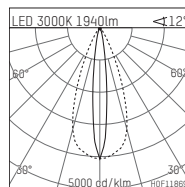

## 117 036 03 910 | white

led.modular | IP65  
linear luminaire  
LED | 28 W 3000 K

LED 3000K 1130lm					12°
h	CO	C90	Em		
[m]	Ø[m]	Ø[m]	[lx]		
1.0	0.21	0.76	3039		
2.0	0.43	1.51	760		
3.0	0.64	2.27	338		
4.0	0.86	3.02	190		
5.0	1.07	3.78	122		

HOF11868

LED 3000K 1940lm					12°
h	CO	C90	Em		
[m]	Ø[m]	Ø[m]	[lx]		
1.0	0.21	0.76	5217		
2.0	0.43	1.51	1304		
3.0	0.64	2.27	580		
4.0	0.86	3.02	326		
5.0	1.07	3.78	209		

HOF11869

- linear luminaire led.modular IP65
- adjustable
- with mounting bracket
- for installation on wall or ceiling
- for optimal illumination of vertical facades
- with LED 2400 lm
- colour temperature: 3000 K
- colour rendering index: CRI >90
- L80 / B10 (50.000h)
- SDCM < 2
- net luminous flux: 1940 lm
- total load: 28 W
- luminous efficacy: 69,3 lm/W
- oval flood
- for external control gear
- temperature-controlled LED circuit board (NTC) optional
- reduction of system power (14W / 1350lm) is possible
- secondary connection:
- supply cord, length: 2000 mm
- housing of extruded aluminium profile
- safety glass, clear
- bracket of stainless steel
- length: 361 mm, width: 60 mm, height: 100 mm
- weight: 1,75 kg
- protection rating: IP65
- protection class I
- 5 years Hoffmeister warranty
- Made in Germany
- maximum ambient temperature: 50 ° C
- impact resistance class: IK07
- certificates: manufactured according to DIN VDE 0711 / EN 60598, CE
- colour: white
- 117 036 03 910