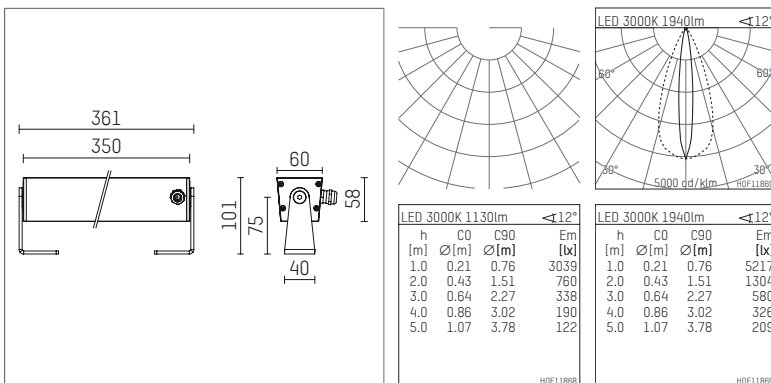

## 117 036 03 916 | silver

led.modular | IP65  
linear luminaire  
LED | 28 W 3000 K

- linear luminaire led.modular IP65
- adjustable
- with mounting bracket
- for installation on wall or ceiling
- for optimal illumination of vertical facades
- with LED 2400 lm
- colour temperature: 3000 K
- colour rendering index: CRI >90
- L80 / B10 (50.000h)
- SDCM < 2
- net luminous flux: 1940 lm
- total load: 28 W
- luminous efficacy: 69,3 lm/W
- oval flood
- for external control gear
- temperature-controlled LED circuit board (NTC) optional
- reduction of system power (14W / 1350lm) is possible
- secondary connection:
- supply cord, length: 2000 mm
- housing of extruded aluminium profile
- safety glass, clear
- bracket of stainless steel
- length: 361 mm, width: 60 mm, height: 100 mm
- weight: 1,75 kg
- protection rating: IP65
- protection class I
- 5 years Hoffmeister warranty
- Made in Germany
- maximum ambient temperature: 50 ° C
- impact resistance class: IK07
- certificates: manufactured according to DIN VDE 0711 / EN 60598, CE
- colour: silver
- 117 036 03 916

- Overview of accessories on the following page / s

117 036 03 916  
**accessory****Required accessories**

description accessory general	dimensions in mm	item number	pic.-No.
LED power unit, 40W, 350mA with high protection rating IP65 for outdoor usage	LxWxH: 220 x 120 x 80	117 092 00 721	01
LED power unit, 40W, 350mA, DALI with high protection rating IP65 for outdoor usage	LxWxH: 220 x 120 x 80	117 092 00 721 D	01
LED power unit, 50W, 700mA with high protection rating IP65 for outdoor usage	LxWxH: 220 x 120 x 80	117 091 00 721	01
LED power unit, 50W, 700mA, DALI with high protection rating IP65 for outdoor usage	LxWxH: 220 x 120 x 80	117 091 00 721 D	01