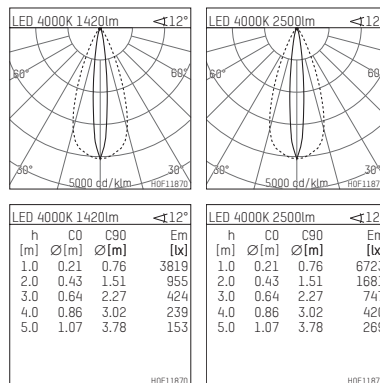

## 117 036 04 726 | anthracite

led.modular | IP65  
linear luminaire  
LED | 28 W 4000 K

- linear luminaire led.modular IP65
  - adjustable
  - with mounting bracket
  - for installation on wall or ceiling
  - for optimal illumination of vertical facades
  - with LED 3150 lm
  - colour temperature: 4000 K
  - colour rendering index: CRI >80
  - L80 / B10 (50.000h)
  - SDCM < 2
  - net luminous flux: 2500 lm
  - total load: 28 W
  - luminous efficacy: 89,3 lm/W
  - oval flood
  - for external control gear
  - Opens without tools using quarter-turn screw lock optional reduction of system power (14W / 1750lm) is possible
  - secondary connection:
  - supply cord, length: 2000 mm
  - housing of extruded aluminium profile
  - safety glass, clear
  - bracket of stainless steel
  - length: 361 mm, width: 60 mm, height: 100 mm
  - weight: 1,75 kg
  - protection rating: IP65
  - protection class I
  - 5 years Hoffmeister warranty
  - Made in Germany
  - maximum ambient temperature: 50 ° C
  - impact resistance class: IK07
  - certificates: manufactured according to DIN VDE 0711 / EN 60598, CE
  - colour: anthracite
  - 117 036 04 726
- Overview of accessories on the following page / s

117 036 04 726  
**accessory****Required accessories**

description accessory general	dimensions in mm	item number	pic.-No.
LED power unit, 40W, 350mA with high protection rating IP65 for outdoor usage	LxWxH: 220 x 120 x 80	117 092 00 721	01
LED power unit, 40W, 350mA, DALI with high protection rating IP65 for outdoor usage	LxWxH: 220 x 120 x 80	117 092 00 721 D	01
LED power unit, 50W, 700mA with high protection rating IP65 for outdoor usage	LxWxH: 220 x 120 x 80	117 091 00 721	01
LED power unit, 50W, 700mA, DALI with high protection rating IP65 for outdoor usage	LxWxH: 220 x 120 x 80	117 091 00 721 D	01