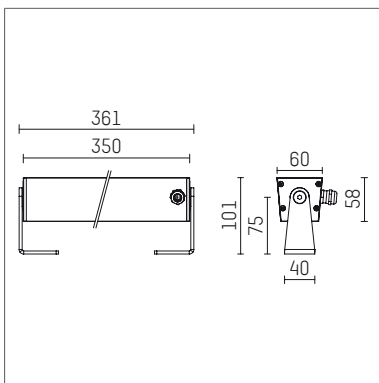

## 117 036 04 726 | anthracite

led.modular | IP65  
linear luminaire  
LED | 28 W 4000 K

- linear luminaire led.modular IP65
  - adjustable
  - with mounting bracket
  - for installation on wall or ceiling
  - for optimal illumination of vertical facades
  - with LED 3150 lm
  - colour temperature: 4000 K
  - colour rendering index: CRI >80
  - L80 / B10 (50.000h)
  - SDCM < 2
  - net luminous flux: 2500 lm
  - total load: 28 W
  - luminous efficacy: 89,3 lm/W
  - oval flood
  - for external control gear
  - Opens without tools using quarter-turn screw lock optional reduction of system power (14W / 1750lm) is possible
  - secondary connection:
  - supply cord, length: 2000 mm
  - housing of extruded aluminium profile
  - safety glass, clear
  - bracket of stainless steel
  - length: 361 mm, width: 60 mm, height: 100 mm
  - weight: 1,75 kg
  - protection rating: IP65
  - protection class I
  - 5 years Hoffmeister warranty
  - Made in Germany
  - maximum ambient temperature: 50 ° C
  - impact resistance class: IK07
  - certificates: manufactured according to DIN VDE 0711 / EN 60598, CE
  - colour: anthracite
  - 117 036 04 726
- Overview of accessories on the following page / s

117 036 04 726  
**accessory****Required accessories**

description accessory general	dimensions in mm	item number	pic.-No.
LED power unit, 40W, 350mA with high protection rating IP65 for outdoor usage	LxWxH: 220 x 120 x 80	117 092 00 721	01
LED power unit, 40W, 350mA, DALI with high protection rating IP65 for outdoor usage	LxWxH: 220 x 120 x 80	117 092 00 721 D	01
LED power unit, 50W, 700mA with high protection rating IP65 for outdoor usage	LxWxH: 220 x 120 x 80	117 091 00 721	01
LED power unit, 50W, 700mA, DALI with high protection rating IP65 for outdoor usage	LxWxH: 220 x 120 x 80	117 091 00 721 D	01