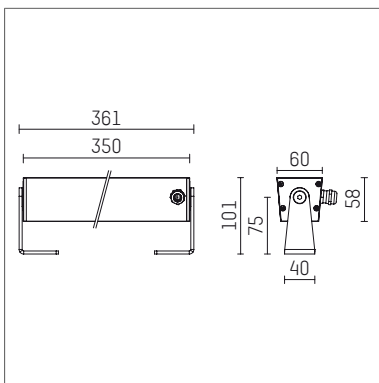

117 036 04 910 | white

led.modular | IP65
linear luminaire
LED | 28 W 4000 K

- linear luminaire led.modular IP65
 - adjustable
 - with mounting bracket
 - for installation on wall or ceiling
 - for optimal illumination of vertical facades
 - with LED 3150 lm
 - colour temperature: 4000 K
 - colour rendering index: CRI >80
 - L80 / B10 (50.000h)
 - SDCM < 2
 - net luminous flux: 2500 lm
 - total load: 28 W
 - luminous efficacy: 89,3 lm/W
 - oval flood
 - for external control gear
 - Opens without tools using quarter-turn screw lock optional reduction of system power (14W / 1750lm) is possible
 - secondary connection:
 - supply cord, length: 2000 mm
 - housing of extruded aluminium profile
 - safety glass, clear
 - bracket of stainless steel
 - length: 361 mm, width: 60 mm, height: 100 mm
 - weight: 1,75 kg
 - protection rating: IP65
 - protection class I
 - 5 years Hoffmeister warranty
 - Made in Germany
 - maximum ambient temperature: 50 ° C
 - impact resistance class: IK07
 - certificates: manufactured according to DIN VDE 0711 / EN 60598, CE
 - colour: white
 - 117 036 04 910
- Overview of accessories on the following page / s

117 036 04 910

accessory**Required accessories**

description accessory general	dimensions in mm	item number	pic.-No.
LED power unit, 40W, 350mA with high protection rating IP65 for outdoor usage	LxWxH: 220 x 120 x 80	117 092 00 721	01
LED power unit, 40W, 350mA, DALI with high protection rating IP65 for outdoor usage	LxWxH: 220 x 120 x 80	117 092 00 721 D	01
LED power unit, 50W, 700mA with high protection rating IP65 for outdoor usage	LxWxH: 220 x 120 x 80	117 091 00 721	01
LED power unit, 50W, 700mA, DALI with high protection rating IP65 for outdoor usage	LxWxH: 220 x 120 x 80	117 091 00 721 D	01