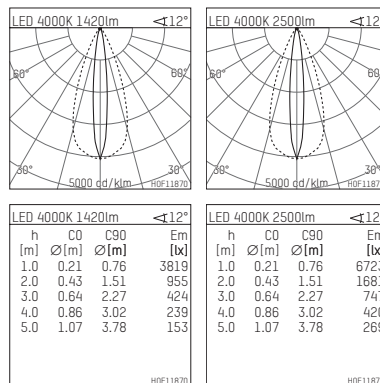

117 036 04 910 | white

led.modular | IP65
linear luminaire
LED | 28 W 4000 K

- linear luminaire led.modular IP65
 - adjustable
 - with mounting bracket
 - for installation on wall or ceiling
 - for optimal illumination of vertical facades
 - with LED 3150 lm
 - colour temperature: 4000 K
 - colour rendering index: CRI >80
 - L80 / B10 (50.000h)
 - SDCM < 2
 - net luminous flux: 2500 lm
 - total load: 28 W
 - luminous efficacy: 89,3 lm/W
 - oval flood
 - for external control gear
 - Opens without tools using quarter-turn screw lock optional reduction of system power (14W / 1750lm) is possible
 - secondary connection:
 - supply cord, length: 2000 mm
 - housing of extruded aluminium profile
 - safety glass, clear
 - bracket of stainless steel
 - length: 361 mm, width: 60 mm, height: 100 mm
 - weight: 1,75 kg
 - protection rating: IP65
 - protection class I
 - 5 years Hoffmeister warranty
 - Made in Germany
 - maximum ambient temperature: 50 ° C
 - impact resistance class: IK07
 - certificates: manufactured according to DIN VDE 0711 / EN 60598, CE
 - colour: white
 - 117 036 04 910
- Overview of accessories on the following page / s

117 036 04 910

accessory**Required accessories**

description accessory general	dimensions in mm	item number	pic.-No.
LED power unit, 40W, 350mA with high protection rating IP65 for outdoor usage	LxWxH: 220 x 120 x 80	117 092 00 721	01
LED power unit, 40W, 350mA, DALI with high protection rating IP65 for outdoor usage	LxWxH: 220 x 120 x 80	117 092 00 721 D	01
LED power unit, 50W, 700mA with high protection rating IP65 for outdoor usage	LxWxH: 220 x 120 x 80	117 091 00 721	01
LED power unit, 50W, 700mA, DALI with high protection rating IP65 for outdoor usage	LxWxH: 220 x 120 x 80	117 091 00 721 D	01