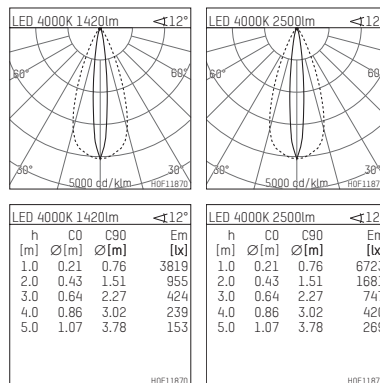

117 036 04 916 | silver

led.modular | IP65
linear luminaire
LED | 28 W 4000 K

- linear luminaire led.modular IP65
 - adjustable
 - with mounting bracket
 - for installation on wall or ceiling
 - for optimal illumination of vertical facades
 - with LED 3150 lm
 - colour temperature: 4000 K
 - colour rendering index: CRI >80
 - L80 / B10 (50.000h)
 - SDCM < 2
 - net luminous flux: 2500 lm
 - total load: 28 W
 - luminous efficacy: 89,3 lm/W
 - oval flood
 - for external control gear
 - Opens without tools using quarter-turn screw lock optional reduction of system power (14W / 1750lm) is possible
 - secondary connection:
 - supply cord, length: 2000 mm
 - housing of extruded aluminium profile
 - safety glass, clear
 - bracket of stainless steel
 - length: 361 mm, width: 60 mm, height: 100 mm
 - weight: 1,75 kg
 - protection rating: IP65
 - protection class I
 - 5 years Hoffmeister warranty
 - Made in Germany
 - maximum ambient temperature: 50 ° C
 - impact resistance class: IK07
 - certificates: manufactured according to DIN VDE 0711 / EN 60598, CE
 - colour: silver
 - 117 036 04 916
- Overview of accessories on the following page / s

117 036 04 916
accessory**Required accessories**

description accessory general	dimensions in mm	item number	pic.-No.
LED power unit, 40W, 350mA with high protection rating IP65 for outdoor usage	LxWxH: 220 x 120 x 80	117 092 00 721	01
LED power unit, 40W, 350mA, DALI with high protection rating IP65 for outdoor usage	LxWxH: 220 x 120 x 80	117 092 00 721 D	01
LED power unit, 50W, 700mA with high protection rating IP65 for outdoor usage	LxWxH: 220 x 120 x 80	117 091 00 721	01
LED power unit, 50W, 700mA, DALI with high protection rating IP65 for outdoor usage	LxWxH: 220 x 120 x 80	117 091 00 721 D	01