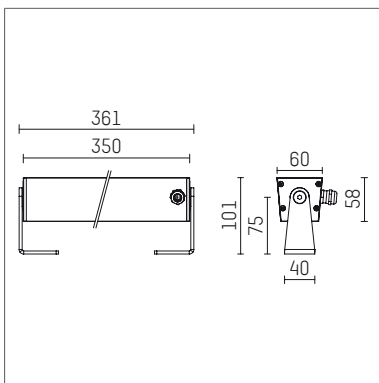

117 036 04 916 | silver

led.modular | IP65
linear luminaire
LED | 28 W 4000 K

- linear luminaire led.modular IP65
 - adjustable
 - with mounting bracket
 - for installation on wall or ceiling
 - for optimal illumination of vertical facades
 - with LED 3150 lm
 - colour temperature: 4000 K
 - colour rendering index: CRI >80
 - L80 / B10 (50.000h)
 - SDCM < 2
 - net luminous flux: 2500 lm
 - total load: 28 W
 - luminous efficacy: 89,3 lm/W
 - oval flood
 - for external control gear
 - Opens without tools using quarter-turn screw lock optional reduction of system power (14W / 1750lm) is possible
 - secondary connection:
 - supply cord, length: 2000 mm
 - housing of extruded aluminium profile
 - safety glass, clear
 - bracket of stainless steel
 - length: 361 mm, width: 60 mm, height: 100 mm
 - weight: 1,75 kg
 - protection rating: IP65
 - protection class I
 - 5 years Hoffmeister warranty
 - Made in Germany
 - maximum ambient temperature: 50 ° C
 - impact resistance class: IK07
 - certificates: manufactured according to DIN VDE 0711 / EN 60598, CE
 - colour: silver
 - 117 036 04 916
- Overview of accessories on the following page / s

117 036 04 916
accessory**Required accessories**

description accessory general	dimensions in mm	item number	pic.-No.
LED power unit, 40W, 350mA with high protection rating IP65 for outdoor usage	LxWxH: 220 x 120 x 80	117 092 00 721	01
LED power unit, 40W, 350mA, DALI with high protection rating IP65 for outdoor usage	LxWxH: 220 x 120 x 80	117 092 00 721 D	01
LED power unit, 50W, 700mA with high protection rating IP65 for outdoor usage	LxWxH: 220 x 120 x 80	117 091 00 721	01
LED power unit, 50W, 700mA, DALI with high protection rating IP65 for outdoor usage	LxWxH: 220 x 120 x 80	117 091 00 721 D	01