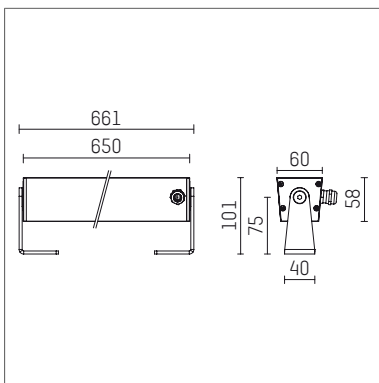

117 042 03 726 | anthracite

led.modular | IP65
linear luminaire
LED | 57 W 3000 K

- linear luminaire led.modular IP65
- adjustable
- with mounting bracket
- for installation on wall or ceiling
- for optimal illumination of vertical facades
- with LED 4800 lm
- colour temperature: 3000 K
- colour rendering index: CRI >90
- L80 / B10 (50.000h)
- SDCM < 2
- net luminous flux: 4250 lm
- total load: 57 W
- luminous efficacy: 74,6 lm/W
- symmetrical light distribution, spot
- beam angle: 10 °
- for external control gear
- temperature-controlled LED circuit board (NTC) optional
- reduction of system power (27W / 2650lm) is possible
- secondary connection:
- supply cord, length: 2000 mm
- housing of extruded aluminium profile
- safety glass, clear
- bracket of stainless steel
- length: 661 mm, width: 60 mm, height: 100 mm
- weight: 2,85 kg
- protection rating: IP65
- protection class I
- 5 years Hoffmeister warranty
- Made in Germany
- maximum ambient temperature: 50 ° C
- impact resistance class: IK07
- certificates: manufactured according to DIN VDE 0711 / EN 60598, CE
- colour: anthracite
- 117 042 03 726

- Overview of accessories on the following page / s

117 042 03 726
accessory**Required accessories**

description accessory general	dimensions in mm	item number	pic.-No.
LED power unit, 40W, 350mA, DALI with high protection rating IP65 for outdoor usage	LxWxH: 220 x 120 x 80	117 092 00 721 D	01
LED power unit, 70W, 700mA, DALI with high protection rating IP65 for outdoor usage	LxWxH: 220 x 120 x 80	117 093 00 721 D	01
LED power unit, 40W, 350mA with high protection rating IP65 for outdoor usage	LxWxH: 220 x 120 x 80	117 092 00 721	01
LED power unit, 70W, 700mA with high protection rating IP65 for outdoor usage	LxWxH: 220 x 120 x 80	117 093 00 721	01