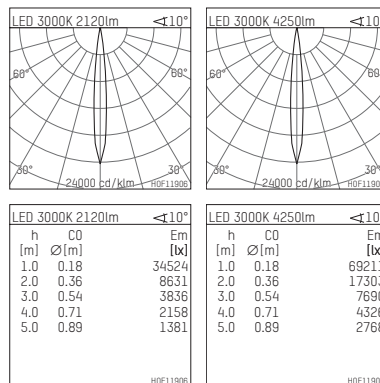

117 042 03 726 | anthracite

led.modular | IP65
linear luminaire
LED | 57 W 3000 K

- linear luminaire led.modular IP65
- adjustable
- with mounting bracket
- for installation on wall or ceiling
- for optimal illumination of vertical facades
- with LED 4800 lm
- colour temperature: 3000 K
- colour rendering index: CRI >90
- L80 / B10 (50.000h)
- SDCM < 2
- net luminous flux: 4250 lm
- total load: 57 W
- luminous efficacy: 74,6 lm/W
- symmetrical light distribution, spot
- beam angle: 10 °
- for external control gear
- temperature-controlled LED circuit board (NTC) optional
- reduction of system power (27W / 2650lm) is possible
- secondary connection:
- supply cord, length: 2000 mm
- housing of extruded aluminium profile
- safety glass, clear
- bracket of stainless steel
- length: 661 mm, width: 60 mm, height: 100 mm
- weight: 2,85 kg
- protection rating: IP65
- protection class I
- 5 years Hoffmeister warranty
- Made in Germany
- maximum ambient temperature: 50 ° C
- impact resistance class: IK07
- certificates: manufactured according to DIN VDE 0711 / EN 60598, CE
- colour: anthracite
- 117 042 03 726

- Overview of accessories on the following page / s

117 042 03 726
accessory**Required accessories**

description accessory general	dimensions in mm	item number	pic.-No.
LED power unit, 40W, 350mA, DALI with high protection rating IP65 for outdoor usage	LxWxH: 220 x 120 x 80	117 092 00 721 D	01
LED power unit, 70W, 700mA, DALI with high protection rating IP65 for outdoor usage	LxWxH: 220 x 120 x 80	117 093 00 721 D	01
LED power unit, 40W, 350mA with high protection rating IP65 for outdoor usage	LxWxH: 220 x 120 x 80	117 092 00 721	01
LED power unit, 70W, 700mA with high protection rating IP65 for outdoor usage	LxWxH: 220 x 120 x 80	117 093 00 721	01