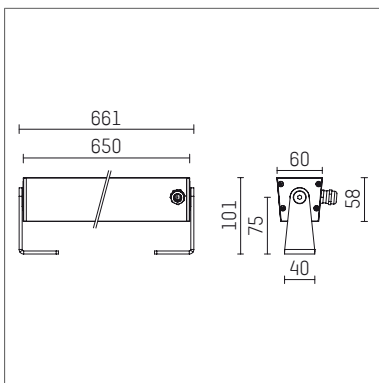

**117 042 03 910 | white**

led.modular | IP65  
linear luminaire  
LED | 57 W 3000 K

- linear luminaire led.modular IP65
- adjustable
- with mounting bracket
- for installation on wall or ceiling
- for optimal illumination of vertical facades
- with LED 4800 lm
- colour temperature: 3000 K
- colour rendering index: CRI >90
- L80 / B10 (50.000h)
- SDCM < 2
- net luminous flux: 4250 lm
- total load: 57 W
- luminous efficacy: 74,6 lm/W
- symmetrical light distribution, spot
- beam angle: 10 °
- for external control gear
- temperature-controlled LED circuit board (NTC) optional
- reduction of system power (27W / 2650lm) is possible
- secondary connection:
- supply cord, length: 2000 mm
- housing of extruded aluminium profile
- safety glass, clear
- bracket of stainless steel
- length: 661 mm, width: 60 mm, height: 100 mm
- weight: 2,85 kg
- protection rating: IP65
- protection class I
- 5 years Hoffmeister warranty
- Made in Germany
- maximum ambient temperature: 50 ° C
- impact resistance class: IK07
- certificates: manufactured according to DIN VDE 0711 / EN 60598, CE
- colour: white
- 117 042 03 910

- Overview of accessories on the following page / s

117 042 03 910  
**accessory****Required accessories**

description accessory general	dimensions in mm	item number	pic.-No.
LED power unit, 40W, 350mA, DALI with high protection rating IP65 for outdoor usage	LxWxH: 220 x 120 x 80	117 092 00 721 D	01
LED power unit, 70W, 700mA, DALI with high protection rating IP65 for outdoor usage	LxWxH: 220 x 120 x 80	117 093 00 721 D	01
LED power unit, 40W, 350mA with high protection rating IP65 for outdoor usage	LxWxH: 220 x 120 x 80	117 092 00 721	01
LED power unit, 70W, 700mA with high protection rating IP65 for outdoor usage	LxWxH: 220 x 120 x 80	117 093 00 721	01