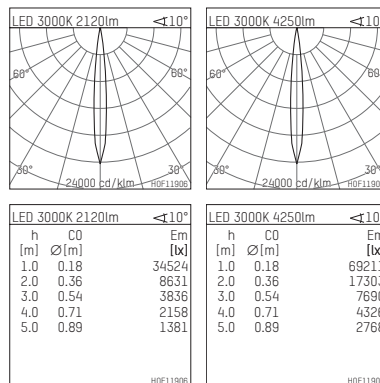

**117 042 03 910 | white**

led.modular | IP65  
linear luminaire  
LED | 57 W 3000 K

- linear luminaire led.modular IP65
- adjustable
- with mounting bracket
- for installation on wall or ceiling
- for optimal illumination of vertical facades
- with LED 4800 lm
- colour temperature: 3000 K
- colour rendering index: CRI >90
- L80 / B10 (50.000h)
- SDCM < 2
- net luminous flux: 4250 lm
- total load: 57 W
- luminous efficacy: 74,6 lm/W
- symmetrical light distribution, spot
- beam angle: 10 °
- for external control gear
- temperature-controlled LED circuit board (NTC) optional
- reduction of system power (27W / 2650lm) is possible
- secondary connection:
- supply cord, length: 2000 mm
- housing of extruded aluminium profile
- safety glass, clear
- bracket of stainless steel
- length: 661 mm, width: 60 mm, height: 100 mm
- weight: 2,85 kg
- protection rating: IP65
- protection class I
- 5 years Hoffmeister warranty
- Made in Germany
- maximum ambient temperature: 50 ° C
- impact resistance class: IK07
- certificates: manufactured according to DIN VDE 0711 / EN 60598, CE
- colour: white
- 117 042 03 910

- Overview of accessories on the following page / s

117 042 03 910  
**accessory****Required accessories**

description accessory general	dimensions in mm	item number	pic.-No.
LED power unit, 40W, 350mA, DALI with high protection rating IP65 for outdoor usage	LxWxH: 220 x 120 x 80	117 092 00 721 D	01
LED power unit, 70W, 700mA, DALI with high protection rating IP65 for outdoor usage	LxWxH: 220 x 120 x 80	117 093 00 721 D	01
LED power unit, 40W, 350mA with high protection rating IP65 for outdoor usage	LxWxH: 220 x 120 x 80	117 092 00 721	01
LED power unit, 70W, 700mA with high protection rating IP65 for outdoor usage	LxWxH: 220 x 120 x 80	117 093 00 721	01