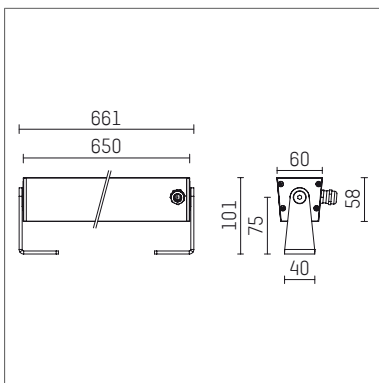

**117 042 03 916 | silver**

led.modular | IP65  
linear luminaire  
LED | 57 W 3000 K

- linear luminaire led.modular IP65
- adjustable
- with mounting bracket
- for installation on wall or ceiling
- for optimal illumination of vertical facades
- with LED 4800 lm
- colour temperature: 3000 K
- colour rendering index: CRI >90
- L80 / B10 (50.000h)
- SDCM < 2
- net luminous flux: 4250 lm
- total load: 57 W
- luminous efficacy: 74,6 lm/W
- symmetrical light distribution, spot
- beam angle: 10 °
- for external control gear
- temperature-controlled LED circuit board (NTC) optional
- reduction of system power (27W / 2650lm) is possible
- secondary connection:
- supply cord, length: 2000 mm
- housing of extruded aluminium profile
- safety glass, clear
- bracket of stainless steel
- length: 661 mm, width: 60 mm, height: 100 mm
- weight: 2,85 kg
- protection rating: IP65
- protection class I
- 5 years Hoffmeister warranty
- Made in Germany
- maximum ambient temperature: 50 ° C
- impact resistance class: IK07
- certificates: manufactured according to DIN VDE 0711 / EN 60598, CE
- colour: silver
- 117 042 03 916

- Overview of accessories on the following page / s

117 042 03 916  
**accessory****Required accessories**

description accessory general	dimensions in mm	item number	pic.-No.
LED power unit, 40W, 350mA, DALI with high protection rating IP65 for outdoor usage	LxWxH: 220 x 120 x 80	117 092 00 721 D	01
LED power unit, 70W, 700mA, DALI with high protection rating IP65 for outdoor usage	LxWxH: 220 x 120 x 80	117 093 00 721 D	01
LED power unit, 40W, 350mA with high protection rating IP65 for outdoor usage	LxWxH: 220 x 120 x 80	117 092 00 721	01
LED power unit, 70W, 700mA with high protection rating IP65 for outdoor usage	LxWxH: 220 x 120 x 80	117 093 00 721	01