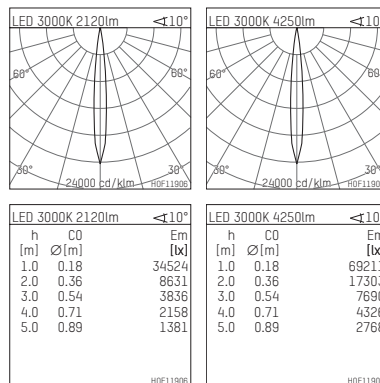

**117 042 03 916 | silver**

led.modular | IP65  
linear luminaire  
LED | 57 W 3000 K

- linear luminaire led.modular IP65
- adjustable
- with mounting bracket
- for installation on wall or ceiling
- for optimal illumination of vertical facades
- with LED 4800 lm
- colour temperature: 3000 K
- colour rendering index: CRI >90
- L80 / B10 (50.000h)
- SDCM < 2
- net luminous flux: 4250 lm
- total load: 57 W
- luminous efficacy: 74,6 lm/W
- symmetrical light distribution, spot
- beam angle: 10 °
- for external control gear
- temperature-controlled LED circuit board (NTC) optional
- reduction of system power (27W / 2650lm) is possible
- secondary connection:
- supply cord, length: 2000 mm
- housing of extruded aluminium profile
- safety glass, clear
- bracket of stainless steel
- length: 661 mm, width: 60 mm, height: 100 mm
- weight: 2,85 kg
- protection rating: IP65
- protection class I
- 5 years Hoffmeister warranty
- Made in Germany
- maximum ambient temperature: 50 ° C
- impact resistance class: IK07
- certificates: manufactured according to DIN VDE 0711 / EN 60598, CE
- colour: silver
- 117 042 03 916

- Overview of accessories on the following page / s

117 042 03 916  
**accessory****Required accessories**

description accessory general	dimensions in mm	item number	pic.-No.
LED power unit, 40W, 350mA, DALI with high protection rating IP65 for outdoor usage	LxWxH: 220 x 120 x 80	117 092 00 721 D	01
LED power unit, 70W, 700mA, DALI with high protection rating IP65 for outdoor usage	LxWxH: 220 x 120 x 80	117 093 00 721 D	01
LED power unit, 40W, 350mA with high protection rating IP65 for outdoor usage	LxWxH: 220 x 120 x 80	117 092 00 721	01
LED power unit, 70W, 700mA with high protection rating IP65 for outdoor usage	LxWxH: 220 x 120 x 80	117 093 00 721	01