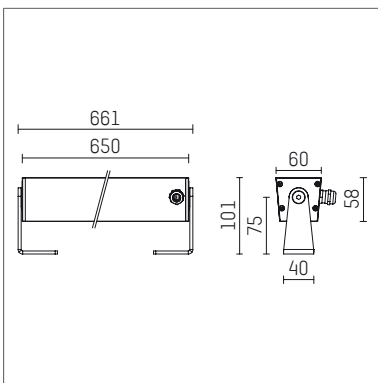

117 042 04 726 | anthracite

led.modular | IP65
linear luminaire
LED | 57 W 4000 K

- linear luminaire led.modular IP65
- adjustable
- with mounting bracket
- for installation on wall or ceiling
- for optimal illumination of vertical facades
- with LED 6300 lm
- colour temperature: 4000 K
- colour rendering index: CRI >80
- L80 / B10 (50.000h)
- SDCM < 2
- net luminous flux: 5580 lm
- total load: 57 W
- luminous efficacy: 97,9 lm/W
- symmetrical light distribution, spot
- beam angle: 10 °
- for external control gear
- temperature-controlled LED circuit board (NTC) optional
- reduction of system power (27W / 3450lm) is possible
- secondary connection:
- supply cord, length: 2000 mm
- housing of extruded aluminium profile
- safety glass, clear
- bracket of stainless steel
- length: 661 mm, width: 60 mm, height: 100 mm
- weight: 2,85 kg
- protection rating: IP65
- protection class I
- 5 years Hoffmeister warranty
- Made in Germany
- maximum ambient temperature: 50 ° C
- impact resistance class: IK07
- certificates: manufactured according to DIN VDE 0711 / EN 60598, CE
- colour: anthracite
- 117 042 04 726

- Overview of accessories on the following page / s

117 042 04 726

accessory**Required accessories**

description accessory general	dimensions in mm	item number	pic.-No.
LED power unit, 40W, 350mA, DALI with high protection rating IP65 for outdoor usage	LxWxH: 220 x 120 x 80	117 092 00 721 D	01
LED power unit, 70W, 700mA, DALI with high protection rating IP65 for outdoor usage	LxWxH: 220 x 120 x 80	117 093 00 721 D	01
LED power unit, 40W, 350mA with high protection rating IP65 for outdoor usage	LxWxH: 220 x 120 x 80	117 092 00 721	01
LED power unit, 70W, 700mA with high protection rating IP65 for outdoor usage	LxWxH: 220 x 120 x 80	117 093 00 721	01