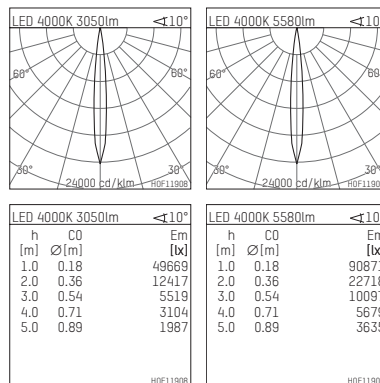

117 042 04 726 | anthracite

led.modular | IP65
linear luminaire
LED | 57 W 4000 K

- linear luminaire led.modular IP65
- adjustable
- with mounting bracket
- for installation on wall or ceiling
- for optimal illumination of vertical facades
- with LED 6300 lm
- colour temperature: 4000 K
- colour rendering index: CRI >80
- L80 / B10 (50.000h)
- SDCM < 2
- net luminous flux: 5580 lm
- total load: 57 W
- luminous efficacy: 97,9 lm/W
- symmetrical light distribution, spot
- beam angle: 10 °
- for external control gear
- temperature-controlled LED circuit board (NTC) optional
- reduction of system power (27W / 3450lm) is possible
- secondary connection:
- supply cord, length: 2000 mm
- housing of extruded aluminium profile
- safety glass, clear
- bracket of stainless steel
- length: 661 mm, width: 60 mm, height: 100 mm
- weight: 2,85 kg
- protection rating: IP65
- protection class I
- 5 years Hoffmeister warranty
- Made in Germany
- maximum ambient temperature: 50 ° C
- impact resistance class: IK07
- certificates: manufactured according to DIN VDE 0711 / EN 60598, CE
- colour: anthracite
- 117 042 04 726

- Overview of accessories on the following page / s

117 042 04 726

accessory**Required accessories**

description accessory general	dimensions in mm	item number	pic.-No.
LED power unit, 40W, 350mA, DALI with high protection rating IP65 for outdoor usage	LxWxH: 220 x 120 x 80	117 092 00 721 D	01
LED power unit, 70W, 700mA, DALI with high protection rating IP65 for outdoor usage	LxWxH: 220 x 120 x 80	117 093 00 721 D	01
LED power unit, 40W, 350mA with high protection rating IP65 for outdoor usage	LxWxH: 220 x 120 x 80	117 092 00 721	01
LED power unit, 70W, 700mA with high protection rating IP65 for outdoor usage	LxWxH: 220 x 120 x 80	117 093 00 721	01