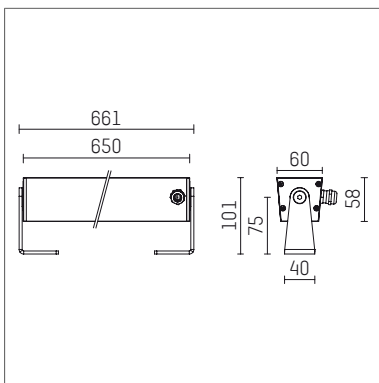

117 042 04 910 | white

led.modular | IP65
linear luminaire
LED | 57 W 4000 K

- linear luminaire led.modular IP65
- adjustable
- with mounting bracket
- for installation on wall or ceiling
- for optimal illumination of vertical facades
- with LED 6300 lm
- colour temperature: 4000 K
- colour rendering index: CRI >80
- L80 / B10 (50.000h)
- SDCM < 2
- net luminous flux: 5580 lm
- total load: 57 W
- luminous efficacy: 97,9 lm/W
- symmetrical light distribution, spot
- beam angle: 10 °
- for external control gear
- temperature-controlled LED circuit board (NTC) optional
- reduction of system power (27W / 3450lm) is possible
- secondary connection:
- supply cord, length: 2000 mm
- housing of extruded aluminium profile
- safety glass, clear
- bracket of stainless steel
- length: 661 mm, width: 60 mm, height: 100 mm
- weight: 2,85 kg
- protection rating: IP65
- protection class I
- 5 years Hoffmeister warranty
- Made in Germany
- maximum ambient temperature: 50 ° C
- impact resistance class: IK07
- certificates: manufactured according to DIN VDE 0711 / EN 60598, CE
- colour: white
- 117 042 04 910

- Overview of accessories on the following page / s

117 042 04 910
accessory**Required accessories**

description accessory general	dimensions in mm	item number	pic.-No.
LED power unit, 40W, 350mA, DALI with high protection rating IP65 for outdoor usage	LxWxH: 220 x 120 x 80	117 092 00 721 D	01
LED power unit, 70W, 700mA, DALI with high protection rating IP65 for outdoor usage	LxWxH: 220 x 120 x 80	117 093 00 721 D	01
LED power unit, 40W, 350mA with high protection rating IP65 for outdoor usage	LxWxH: 220 x 120 x 80	117 092 00 721	01
LED power unit, 70W, 700mA with high protection rating IP65 for outdoor usage	LxWxH: 220 x 120 x 80	117 093 00 721	01