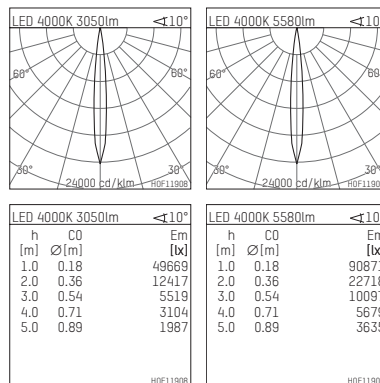

117 042 04 910 | white

led.modular | IP65
linear luminaire
LED | 57 W 4000 K

- linear luminaire led.modular IP65
- adjustable
- with mounting bracket
- for installation on wall or ceiling
- for optimal illumination of vertical facades
- with LED 6300 lm
- colour temperature: 4000 K
- colour rendering index: CRI >80
- L80 / B10 (50.000h)
- SDCM < 2
- net luminous flux: 5580 lm
- total load: 57 W
- luminous efficacy: 97,9 lm/W
- symmetrical light distribution, spot
- beam angle: 10 °
- for external control gear
- temperature-controlled LED circuit board (NTC) optional
- reduction of system power (27W / 3450lm) is possible
- secondary connection:
- supply cord, length: 2000 mm
- housing of extruded aluminium profile
- safety glass, clear
- bracket of stainless steel
- length: 661 mm, width: 60 mm, height: 100 mm
- weight: 2,85 kg
- protection rating: IP65
- protection class I
- 5 years Hoffmeister warranty
- Made in Germany
- maximum ambient temperature: 50 ° C
- impact resistance class: IK07
- certificates: manufactured according to DIN VDE 0711 / EN 60598, CE
- colour: white
- 117 042 04 910

- Overview of accessories on the following page / s

117 042 04 910
accessory**Required accessories**

description accessory general	dimensions in mm	item number	pic.-No.
LED power unit, 40W, 350mA, DALI with high protection rating IP65 for outdoor usage	LxWxH: 220 x 120 x 80	117 092 00 721 D	01
LED power unit, 70W, 700mA, DALI with high protection rating IP65 for outdoor usage	LxWxH: 220 x 120 x 80	117 093 00 721 D	01
LED power unit, 40W, 350mA with high protection rating IP65 for outdoor usage	LxWxH: 220 x 120 x 80	117 092 00 721	01
LED power unit, 70W, 700mA with high protection rating IP65 for outdoor usage	LxWxH: 220 x 120 x 80	117 093 00 721	01