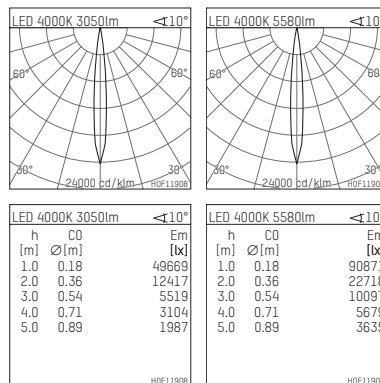

117 042 04 916 | silver

led.modular | IP65
linear luminaire
LED | 57 W 4000 K

- linear luminaire led.modular IP65
- adjustable
- with mounting bracket
- for installation on wall or ceiling
- for optimal illumination of vertical facades
- with LED 6300 lm
- colour temperature: 4000 K
- colour rendering index: CRI >80
- L80 / B10 (50.000h)
- SDCM < 2
- net luminous flux: 5580 lm
- total load: 57 W
- luminous efficacy: 97,9 lm/W
- symmetrical light distribution, spot
- beam angle: 10 °
- for external control gear
- temperature-controlled LED circuit board (NTC) optional
- reduction of system power (27W / 3450lm) is possible
- secondary connection:
- supply cord, length: 2000 mm
- housing of extruded aluminium profile
- safety glass, clear
- bracket of stainless steel
- length: 661 mm, width: 60 mm, height: 100 mm
- weight: 2,85 kg
- protection rating: IP65
- protection class I
- 5 years Hoffmeister warranty
- Made in Germany
- maximum ambient temperature: 50 ° C
- impact resistance class: IK07
- certificates: manufactured according to DIN VDE 0711 / EN 60598, CE
- colour: silver
- 117 042 04 916

- Overview of accessories on the following page / s

117 042 04 916

accessory**Required accessories**

description accessory general	dimensions in mm	item number	pic.-No.
LED power unit, 40W, 350mA, DALI with high protection rating IP65 for outdoor usage	LxWxH: 220 x 120 x 80	117 092 00 721 D	01
LED power unit, 70W, 700mA, DALI with high protection rating IP65 for outdoor usage	LxWxH: 220 x 120 x 80	117 093 00 721 D	01
LED power unit, 40W, 350mA with high protection rating IP65 for outdoor usage	LxWxH: 220 x 120 x 80	117 092 00 721	01
LED power unit, 70W, 700mA with high protection rating IP65 for outdoor usage	LxWxH: 220 x 120 x 80	117 093 00 721	01