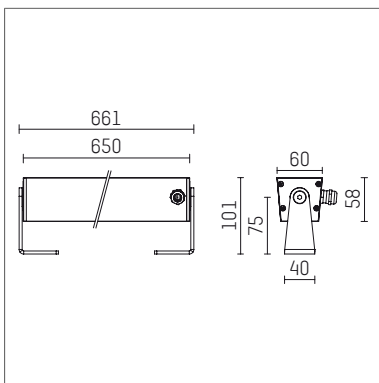

117 042 04 916 | silver

led.modular | IP65
linear luminaire
LED | 57 W 4000 K

- linear luminaire led.modular IP65
- adjustable
- with mounting bracket
- for installation on wall or ceiling
- for optimal illumination of vertical facades
- with LED 6300 lm
- colour temperature: 4000 K
- colour rendering index: CRI >80
- L80 / B10 (50.000h)
- SDCM < 2
- net luminous flux: 5580 lm
- total load: 57 W
- luminous efficacy: 97,9 lm/W
- symmetrical light distribution, spot
- beam angle: 10 °
- for external control gear
- temperature-controlled LED circuit board (NTC) optional
- reduction of system power (27W / 3450lm) is possible
- secondary connection:
- supply cord, length: 2000 mm
- housing of extruded aluminium profile
- safety glass, clear
- bracket of stainless steel
- length: 661 mm, width: 60 mm, height: 100 mm
- weight: 2,85 kg
- protection rating: IP65
- protection class I
- 5 years Hoffmeister warranty
- Made in Germany
- maximum ambient temperature: 50 ° C
- impact resistance class: IK07
- certificates: manufactured according to DIN VDE 0711 / EN 60598, CE
- colour: silver
- 117 042 04 916

- Overview of accessories on the following page / s

117 042 04 916

accessory**Required accessories**

description accessory general	dimensions in mm	item number	pic.-No.
LED power unit, 40W, 350mA, DALI with high protection rating IP65 for outdoor usage	LxWxH: 220 x 120 x 80	117 092 00 721 D	01
LED power unit, 70W, 700mA, DALI with high protection rating IP65 for outdoor usage	LxWxH: 220 x 120 x 80	117 093 00 721 D	01
LED power unit, 40W, 350mA with high protection rating IP65 for outdoor usage	LxWxH: 220 x 120 x 80	117 092 00 721	01
LED power unit, 70W, 700mA with high protection rating IP65 for outdoor usage	LxWxH: 220 x 120 x 80	117 093 00 721	01