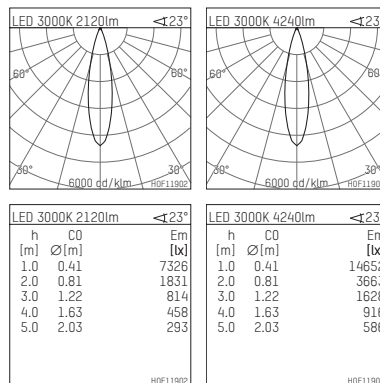

117 044 03 726 | anthracite

led.modular | IP65
linear luminaire
LED | 57 W 3000 K

- linear luminaire led.modular IP65
- adjustable
- with mounting bracket
- for installation on wall or ceiling
- for optimal illumination of vertical facades
- with LED 4800 lm
- colour temperature: 3000 K
- colour rendering index: CRI >90
- L80 / B10 (50.000h)
- SDCM < 2
- net luminous flux: 4240 lm
- total load: 57 W
- luminous efficacy: 74,4 lm/W
- symmetrical light distribution, medium
- beam angle: 25 °
- for external control gear
- temperature-controlled LED circuit board (NTC) optional
- reduction of system power (27W / 2650lm) is possible
- secondary connection:
- supply cord, length: 2000 mm
- housing of extruded aluminium profile
- safety glass, clear
- bracket of stainless steel
- length: 661 mm, width: 60 mm, height: 100 mm
- weight: 2,85 kg
- protection rating: IP65
- protection class I
- 5 years Hoffmeister warranty
- Made in Germany
- maximum ambient temperature: 50 ° C
- impact resistance class: IK07
- certificates: manufactured according to DIN VDE 0711 / EN 60598, CE
- colour: anthracite
- 117 044 03 726

- Overview of accessories on the following page / s

117 044 03 726
accessory**Required accessories**

description accessory general	dimensions in mm	item number	pic.-No.
LED power unit, 40W, 350mA, DALI with high protection rating IP65 for outdoor usage	LxWxH: 220 x 120 x 80	117 092 00 721 D	01
LED power unit, 70W, 700mA, DALI with high protection rating IP65 for outdoor usage	LxWxH: 220 x 120 x 80	117 093 00 721 D	01
LED power unit, 40W, 350mA with high protection rating IP65 for outdoor usage	LxWxH: 220 x 120 x 80	117 092 00 721	01
LED power unit, 70W, 700mA with high protection rating IP65 for outdoor usage	LxWxH: 220 x 120 x 80	117 093 00 721	01