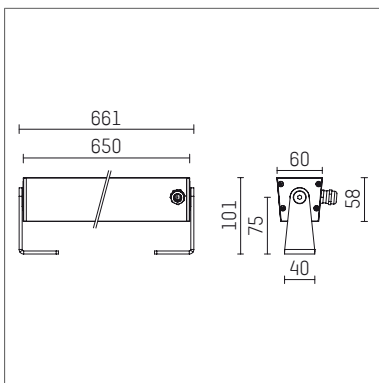

117 044 03 726 | anthracite

led.modular | IP65
linear luminaire
LED | 57 W 3000 K

- linear luminaire led.modular IP65
- adjustable
- with mounting bracket
- for installation on wall or ceiling
- for optimal illumination of vertical facades
- with LED 4800 lm
- colour temperature: 3000 K
- colour rendering index: CRI >90
- L80 / B10 (50.000h)
- SDCM < 2
- net luminous flux: 4240 lm
- total load: 57 W
- luminous efficacy: 74,4 lm/W
- symmetrical light distribution, medium
- beam angle: 25 °
- for external control gear
- temperature-controlled LED circuit board (NTC) optional
- reduction of system power (27W / 2650lm) is possible
- secondary connection:
- supply cord, length: 2000 mm
- housing of extruded aluminium profile
- safety glass, clear
- bracket of stainless steel
- length: 661 mm, width: 60 mm, height: 100 mm
- weight: 2,85 kg
- protection rating: IP65
- protection class I
- 5 years Hoffmeister warranty
- Made in Germany
- maximum ambient temperature: 50 ° C
- impact resistance class: IK07
- certificates: manufactured according to DIN VDE 0711 / EN 60598, CE
- colour: anthracite
- 117 044 03 726

- Overview of accessories on the following page / s

117 044 03 726
accessory**Required accessories**

description accessory general	dimensions in mm	item number	pic.-No.
LED power unit, 40W, 350mA, DALI with high protection rating IP65 for outdoor usage	LxWxH: 220 x 120 x 80	117 092 00 721 D	01
LED power unit, 70W, 700mA, DALI with high protection rating IP65 for outdoor usage	LxWxH: 220 x 120 x 80	117 093 00 721 D	01
LED power unit, 40W, 350mA with high protection rating IP65 for outdoor usage	LxWxH: 220 x 120 x 80	117 092 00 721	01
LED power unit, 70W, 700mA with high protection rating IP65 for outdoor usage	LxWxH: 220 x 120 x 80	117 093 00 721	01