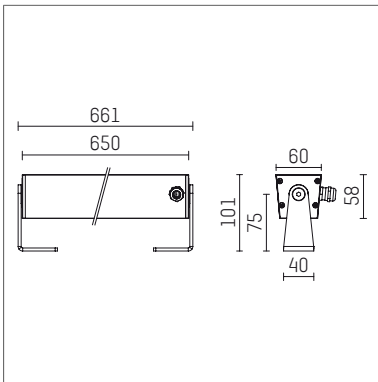

117 044 03 916 | silver

led.modular | IP65
linear luminaire
LED | 57 W 3000 K

- linear luminaire led.modular IP65
- adjustable
- with mounting bracket
- for installation on wall or ceiling
- for optimal illumination of vertical facades
- with LED 4800 lm
- colour temperature: 3000 K
- colour rendering index: CRI >90
- L80 / B10 (50.000h)
- SDCM < 2
- net luminous flux: 4240 lm
- total load: 57 W
- luminous efficacy: 74,4 lm/W
- symmetrical light distribution, medium
- beam angle: 25 °
- for external control gear
- temperature-controlled LED circuit board (NTC) optional
- reduction of system power (27W / 2650lm) is possible
- secondary connection:
- supply cord, length: 2000 mm
- housing of extruded aluminium profile
- safety glass, clear
- bracket of stainless steel
- length: 661 mm, width: 60 mm, height: 100 mm
- weight: 2,85 kg
- protection rating: IP65
- protection class I
- 5 years Hoffmeister warranty
- Made in Germany
- maximum ambient temperature: 50 ° C
- impact resistance class: IK07
- certificates: manufactured according to DIN VDE 0711 / EN 60598, CE
- colour: silver
- 117 044 03 916

- Overview of accessories on the following page / s

117 044 03 916
accessory**Required accessories**

description accessory general	dimensions in mm	item number	pic.-No.
LED power unit, 40W, 350mA, DALI with high protection rating IP65 for outdoor usage	LxWxH: 220 x 120 x 80	117 092 00 721 D	01
LED power unit, 70W, 700mA, DALI with high protection rating IP65 for outdoor usage	LxWxH: 220 x 120 x 80	117 093 00 721 D	01
LED power unit, 40W, 350mA with high protection rating IP65 for outdoor usage	LxWxH: 220 x 120 x 80	117 092 00 721	01
LED power unit, 70W, 700mA with high protection rating IP65 for outdoor usage	LxWxH: 220 x 120 x 80	117 093 00 721	01