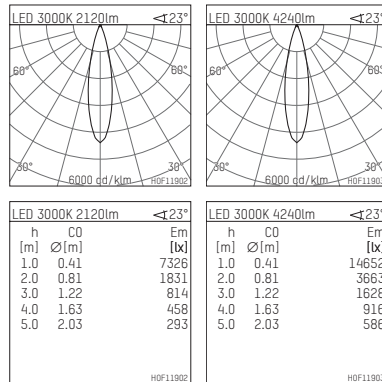

117 044 03 916 | silver

led.modular | IP65
linear luminaire
LED | 57 W 3000 K

- linear luminaire led.modular IP65
- adjustable
- with mounting bracket
- for installation on wall or ceiling
- for optimal illumination of vertical facades
- with LED 4800 lm
- colour temperature: 3000 K
- colour rendering index: CRI >90
- L80 / B10 (50.000h)
- SDCM < 2
- net luminous flux: 4240 lm
- total load: 57 W
- luminous efficacy: 74,4 lm/W
- symmetrical light distribution, medium
- beam angle: 25 °
- for external control gear
- temperature-controlled LED circuit board (NTC) optional
- reduction of system power (27W / 2650lm) is possible
- secondary connection:
- supply cord, length: 2000 mm
- housing of extruded aluminium profile
- safety glass, clear
- bracket of stainless steel
- length: 661 mm, width: 60 mm, height: 100 mm
- weight: 2,85 kg
- protection rating: IP65
- protection class I
- 5 years Hoffmeister warranty
- Made in Germany
- maximum ambient temperature: 50 ° C
- impact resistance class: IK07
- certificates: manufactured according to DIN VDE 0711 / EN 60598, CE
- colour: silver
- 117 044 03 916

- Overview of accessories on the following page / s

117 044 03 916
accessory**Required accessories**

description accessory general	dimensions in mm	item number	pic.-No.
LED power unit, 40W, 350mA, DALI with high protection rating IP65 for outdoor usage	LxWxH: 220 x 120 x 80	117 092 00 721 D	01
LED power unit, 70W, 700mA, DALI with high protection rating IP65 for outdoor usage	LxWxH: 220 x 120 x 80	117 093 00 721 D	01
LED power unit, 40W, 350mA with high protection rating IP65 for outdoor usage	LxWxH: 220 x 120 x 80	117 092 00 721	01
LED power unit, 70W, 700mA with high protection rating IP65 for outdoor usage	LxWxH: 220 x 120 x 80	117 093 00 721	01