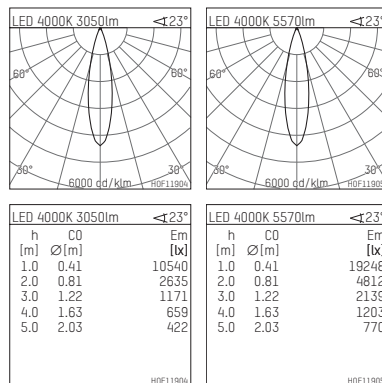

117 044 04 726 | anthracite

led.modular | IP65
linear luminaire
LED | 57 W 4000 K

- linear luminaire led.modular IP65
- adjustable
- with mounting bracket
- for installation on wall or ceiling
- for optimal illumination of vertical facades
- with LED 6300 lm
- colour temperature: 4000 K
- colour rendering index: CRI >80
- L80 / B10 (50.000h)
- SDCM < 2
- net luminous flux: 5570 lm
- total load: 57 W
- luminous efficacy: 97,7 lm/W
- symmetrical light distribution, medium
- beam angle: 25 °
- for external control gear
- temperature-controlled LED circuit board (NTC) optional
- reduction of system power (27W / 3450lm) is possible
- secondary connection:
- supply cord, length: 2000 mm
- housing of extruded aluminium profile
- safety glass, clear
- bracket of stainless steel
- length: 661 mm, width: 60 mm, height: 100 mm
- weight: 2,85 kg
- protection rating: IP65
- protection class I
- 5 years Hoffmeister warranty
- Made in Germany
- maximum ambient temperature: 50 ° C
- impact resistance class: IK07
- certificates: manufactured according to DIN VDE 0711 / EN 60598, CE
- colour: anthracite
- 117 044 04 726

- Overview of accessories on the following page / s

117 044 04 726
accessory**Required accessories**

description accessory general	dimensions in mm	item number	pic.-No.
LED power unit, 40W, 350mA, DALI with high protection rating IP65 for outdoor usage	LxWxH: 220 x 120 x 80	117 092 00 721 D	01
LED power unit, 70W, 700mA, DALI with high protection rating IP65 for outdoor usage	LxWxH: 220 x 120 x 80	117 093 00 721 D	01
LED power unit, 40W, 350mA with high protection rating IP65 for outdoor usage	LxWxH: 220 x 120 x 80	117 092 00 721	01
LED power unit, 70W, 700mA with high protection rating IP65 for outdoor usage	LxWxH: 220 x 120 x 80	117 093 00 721	01