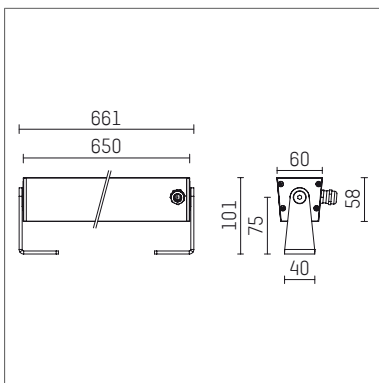

117 044 04 726 | anthracite

led.modular | IP65
linear luminaire
LED | 57 W 4000 K

- linear luminaire led.modular IP65
- adjustable
- with mounting bracket
- for installation on wall or ceiling
- for optimal illumination of vertical facades
- with LED 6300 lm
- colour temperature: 4000 K
- colour rendering index: CRI >80
- L80 / B10 (50.000h)
- SDCM < 2
- net luminous flux: 5570 lm
- total load: 57 W
- luminous efficacy: 97,7 lm/W
- symmetrical light distribution, medium
- beam angle: 25 °
- for external control gear
- temperature-controlled LED circuit board (NTC) optional
- reduction of system power (27W / 3450lm) is possible
- secondary connection:
- supply cord, length: 2000 mm
- housing of extruded aluminium profile
- safety glass, clear
- bracket of stainless steel
- length: 661 mm, width: 60 mm, height: 100 mm
- weight: 2,85 kg
- protection rating: IP65
- protection class I
- 5 years Hoffmeister warranty
- Made in Germany
- maximum ambient temperature: 50 ° C
- impact resistance class: IK07
- certificates: manufactured according to DIN VDE 0711 / EN 60598, CE
- colour: anthracite
- 117 044 04 726

- Overview of accessories on the following page / s

117 044 04 726
accessory**Required accessories**

description accessory general	dimensions in mm	item number	pic.-No.
LED power unit, 40W, 350mA, DALI with high protection rating IP65 for outdoor usage	LxWxH: 220 x 120 x 80	117 092 00 721 D	01
LED power unit, 70W, 700mA, DALI with high protection rating IP65 for outdoor usage	LxWxH: 220 x 120 x 80	117 093 00 721 D	01
LED power unit, 40W, 350mA with high protection rating IP65 for outdoor usage	LxWxH: 220 x 120 x 80	117 092 00 721	01
LED power unit, 70W, 700mA with high protection rating IP65 for outdoor usage	LxWxH: 220 x 120 x 80	117 093 00 721	01