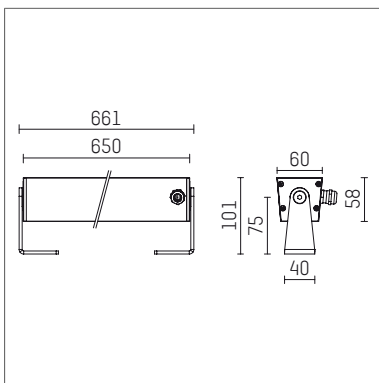

117 044 04 910 | white

led.modular | IP65
linear luminaire
LED | 57 W 4000 K

- linear luminaire led.modular IP65
 - adjustable
 - with mounting bracket
 - for installation on wall or ceiling
 - for optimal illumination of vertical facades
 - with LED 6300 lm
 - colour temperature: 4000 K
 - colour rendering index: CRI >80
 - L80 / B10 (50.000h)
 - SDCM < 2
 - net luminous flux: 5570 lm
 - total load: 57 W
 - luminous efficacy: 97,7 lm/W
 - symmetrical light distribution, medium
 - beam angle: 25 °
 - for external control gear
 - temperature-controlled LED circuit board (NTC) optional
 - reduction of system power (27W / 3450lm) is possible
 - secondary connection:
 - supply cord, length: 2000 mm
 - housing of extruded aluminium profile
 - safety glass, clear
 - bracket of stainless steel
 - length: 661 mm, width: 60 mm, height: 100 mm
 - weight: 2,85 kg
 - protection rating: IP65
 - protection class I
 - 5 years Hoffmeister warranty
 - Made in Germany
 - maximum ambient temperature: 50 ° C
 - impact resistance class: IK07
 - certificates: manufactured according to DIN VDE 0711 / EN 60598, CE
 - colour: white
 - 117 044 04 910
- Overview of accessories on the following page / s

117 044 04 910
accessory**Required accessories**

description accessory general	dimensions in mm	item number	pic.-No.
LED power unit, 40W, 350mA, DALI with high protection rating IP65 for outdoor usage	LxWxH: 220 x 120 x 80	117 092 00 721 D	01
LED power unit, 70W, 700mA, DALI with high protection rating IP65 for outdoor usage	LxWxH: 220 x 120 x 80	117 093 00 721 D	01
LED power unit, 40W, 350mA with high protection rating IP65 for outdoor usage	LxWxH: 220 x 120 x 80	117 092 00 721	01
LED power unit, 70W, 700mA with high protection rating IP65 for outdoor usage	LxWxH: 220 x 120 x 80	117 093 00 721	01