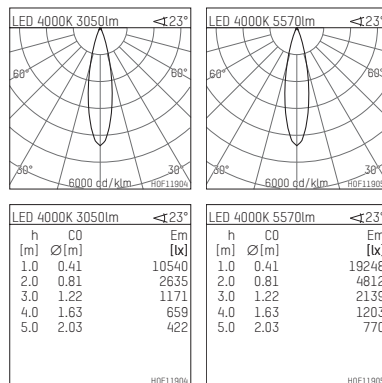

117 044 04 910 | white

led.modular | IP65
linear luminaire
LED | 57 W 4000 K

- linear luminaire led.modular IP65
 - adjustable
 - with mounting bracket
 - for installation on wall or ceiling
 - for optimal illumination of vertical facades
 - with LED 6300 lm
 - colour temperature: 4000 K
 - colour rendering index: CRI >80
 - L80 / B10 (50.000h)
 - SDCM < 2
 - net luminous flux: 5570 lm
 - total load: 57 W
 - luminous efficacy: 97,7 lm/W
 - symmetrical light distribution, medium
 - beam angle: 25 °
 - for external control gear
 - temperature-controlled LED circuit board (NTC) optional
 - reduction of system power (27W / 3450lm) is possible
 - secondary connection:
 - supply cord, length: 2000 mm
 - housing of extruded aluminium profile
 - safety glass, clear
 - bracket of stainless steel
 - length: 661 mm, width: 60 mm, height: 100 mm
 - weight: 2,85 kg
 - protection rating: IP65
 - protection class I
 - 5 years Hoffmeister warranty
 - Made in Germany
 - maximum ambient temperature: 50 ° C
 - impact resistance class: IK07
 - certificates: manufactured according to DIN VDE 0711 / EN 60598, CE
 - colour: white
 - 117 044 04 910
- Overview of accessories on the following page / s

117 044 04 910
accessory**Required accessories**

description accessory general	dimensions in mm	item number	pic.-No.
LED power unit, 40W, 350mA, DALI with high protection rating IP65 for outdoor usage	LxWxH: 220 x 120 x 80	117 092 00 721 D	01
LED power unit, 70W, 700mA, DALI with high protection rating IP65 for outdoor usage	LxWxH: 220 x 120 x 80	117 093 00 721 D	01
LED power unit, 40W, 350mA with high protection rating IP65 for outdoor usage	LxWxH: 220 x 120 x 80	117 092 00 721	01
LED power unit, 70W, 700mA with high protection rating IP65 for outdoor usage	LxWxH: 220 x 120 x 80	117 093 00 721	01