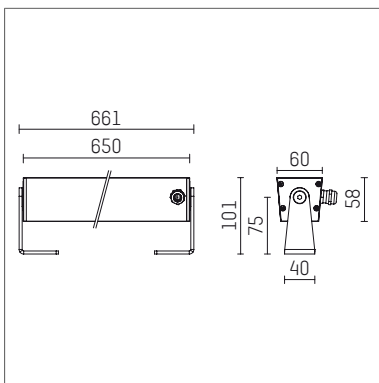

117 044 04 916 | silver

led.modular | IP65
linear luminaire
LED | 57 W 4000 K

- linear luminaire led.modular IP65
- adjustable
- with mounting bracket
- for installation on wall or ceiling
- for optimal illumination of vertical facades
- with LED 6300 lm
- colour temperature: 4000 K
- colour rendering index: CRI >80
- L80 / B10 (50.000h)
- SDCM < 2
- net luminous flux: 5570 lm
- total load: 57 W
- luminous efficacy: 97,7 lm/W
- symmetrical light distribution, medium
- beam angle: 25 °
- for external control gear
- temperature-controlled LED circuit board (NTC) optional
- reduction of system power (27W / 3450lm) is possible
- secondary connection:
- supply cord, length: 2000 mm
- housing of extruded aluminium profile
- safety glass, clear
- bracket of stainless steel
- length: 661 mm, width: 60 mm, height: 100 mm
- weight: 2,85 kg
- protection rating: IP65
- protection class I
- 5 years Hoffmeister warranty
- Made in Germany
- maximum ambient temperature: 50 ° C
- impact resistance class: IK07
- certificates: manufactured according to DIN VDE 0711 / EN 60598, CE
- colour: silver
- 117 044 04 916

- Overview of accessories on the following page / s

117 044 04 916
accessory**Required accessories**

description accessory general	dimensions in mm	item number	pic.-No.
LED power unit, 40W, 350mA, DALI with high protection rating IP65 for outdoor usage	LxWxH: 220 x 120 x 80	117 092 00 721 D	01
LED power unit, 70W, 700mA, DALI with high protection rating IP65 for outdoor usage	LxWxH: 220 x 120 x 80	117 093 00 721 D	01
LED power unit, 40W, 350mA with high protection rating IP65 for outdoor usage	LxWxH: 220 x 120 x 80	117 092 00 721	01
LED power unit, 70W, 700mA with high protection rating IP65 for outdoor usage	LxWxH: 220 x 120 x 80	117 093 00 721	01