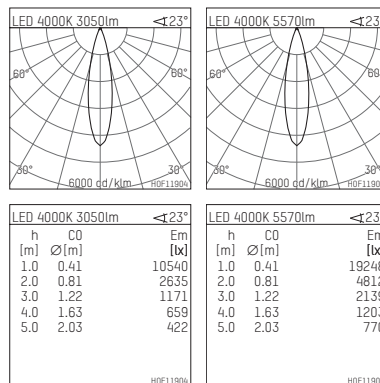

117 044 04 916 | silver

led.modular | IP65
linear luminaire
LED | 57 W 4000 K

- linear luminaire led.modular IP65
- adjustable
- with mounting bracket
- for installation on wall or ceiling
- for optimal illumination of vertical facades
- with LED 6300 lm
- colour temperature: 4000 K
- colour rendering index: CRI >80
- L80 / B10 (50.000h)
- SDCM < 2
- net luminous flux: 5570 lm
- total load: 57 W
- luminous efficacy: 97,7 lm/W
- symmetrical light distribution, medium
- beam angle: 25 °
- for external control gear
- temperature-controlled LED circuit board (NTC) optional
- reduction of system power (27W / 3450lm) is possible
- secondary connection:
- supply cord, length: 2000 mm
- housing of extruded aluminium profile
- safety glass, clear
- bracket of stainless steel
- length: 661 mm, width: 60 mm, height: 100 mm
- weight: 2,85 kg
- protection rating: IP65
- protection class I
- 5 years Hoffmeister warranty
- Made in Germany
- maximum ambient temperature: 50 ° C
- impact resistance class: IK07
- certificates: manufactured according to DIN VDE 0711 / EN 60598, CE
- colour: silver
- 117 044 04 916

- Overview of accessories on the following page / s

117 044 04 916
accessory**Required accessories**

description accessory general	dimensions in mm	item number	pic.-No.
LED power unit, 40W, 350mA, DALI with high protection rating IP65 for outdoor usage	LxWxH: 220 x 120 x 80	117 092 00 721 D	01
LED power unit, 70W, 700mA, DALI with high protection rating IP65 for outdoor usage	LxWxH: 220 x 120 x 80	117 093 00 721 D	01
LED power unit, 40W, 350mA with high protection rating IP65 for outdoor usage	LxWxH: 220 x 120 x 80	117 092 00 721	01
LED power unit, 70W, 700mA with high protection rating IP65 for outdoor usage	LxWxH: 220 x 120 x 80	117 093 00 721	01