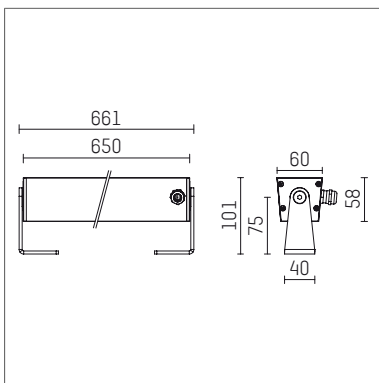

117 045 03 910 | white

led.modular | IP65
linear luminaire
LED | 57 W 3000 K

- linear luminaire led.modular IP65
- adjustable
- with mounting bracket
- for installation on wall or ceiling
- for optimal illumination of vertical facades
- with LED 4800 lm
- colour temperature: 3000 K
- colour rendering index: CRI >90
- L80 / B10 (50.000h)
- SDCM < 2
- net luminous flux: 3850 lm
- total load: 57 W
- luminous efficacy: 67,5 lm/W
- symmetrical light distribution, flood
- beam angle: 45 °
- for external control gear
- temperature-controlled LED circuit board (NTC) optional
- reduction of system power (27W / 2650lm) is possible
- secondary connection:
- supply cord, length: 2000 mm
- housing of extruded aluminium profile
- safety glass, clear
- bracket of stainless steel
- length: 661 mm, width: 60 mm, height: 100 mm
- weight: 2,85 kg
- protection rating: IP65
- protection class I
- 5 years Hoffmeister warranty
- Made in Germany
- maximum ambient temperature: 50 ° C
- impact resistance class: IK07
- certificates: manufactured according to DIN VDE 0711 / EN 60598, CE
- colour: white
- 117 045 03 910

- Overview of accessories on the following page / s

117 045 03 910
accessory**Required accessories**

description accessory general	dimensions in mm	item number	pic.-No.
LED power unit, 40W, 350mA, DALI with high protection rating IP65 for outdoor usage	LxWxH: 220 x 120 x 80	117 092 00 721 D	01
LED power unit, 70W, 700mA, DALI with high protection rating IP65 for outdoor usage	LxWxH: 220 x 120 x 80	117 093 00 721 D	01
LED power unit, 40W, 350mA with high protection rating IP65 for outdoor usage	LxWxH: 220 x 120 x 80	117 092 00 721	01
LED power unit, 70W, 700mA with high protection rating IP65 for outdoor usage	LxWxH: 220 x 120 x 80	117 093 00 721	01