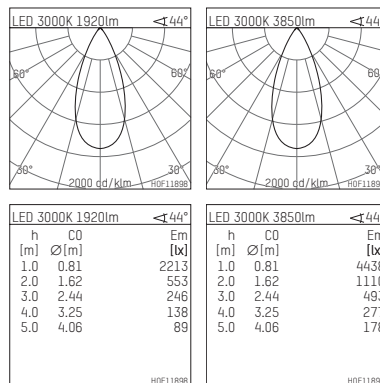

117 045 03 910 | white

led.modular | IP65
linear luminaire
LED | 57 W 3000 K

- linear luminaire led.modular IP65
- adjustable
- with mounting bracket
- for installation on wall or ceiling
- for optimal illumination of vertical facades
- with LED 4800 lm
- colour temperature: 3000 K
- colour rendering index: CRI >90
- L80 / B10 (50.000h)
- SDCM < 2
- net luminous flux: 3850 lm
- total load: 57 W
- luminous efficacy: 67,5 lm/W
- symmetrical light distribution, flood
- beam angle: 45 °
- for external control gear
- temperature-controlled LED circuit board (NTC) optional
- reduction of system power (27W / 2650lm) is possible
- secondary connection:
- supply cord, length: 2000 mm
- housing of extruded aluminium profile
- safety glass, clear
- bracket of stainless steel
- length: 661 mm, width: 60 mm, height: 100 mm
- weight: 2,85 kg
- protection rating: IP65
- protection class I
- 5 years Hoffmeister warranty
- Made in Germany
- maximum ambient temperature: 50 ° C
- impact resistance class: IK07
- certificates: manufactured according to DIN VDE 0711 / EN 60598, CE
- colour: white
- 117 045 03 910

- Overview of accessories on the following page / s

117 045 03 910
accessory**Required accessories**

description accessory general	dimensions in mm	item number	pic.-No.
LED power unit, 40W, 350mA, DALI with high protection rating IP65 for outdoor usage	LxWxH: 220 x 120 x 80	117 092 00 721 D	01
LED power unit, 70W, 700mA, DALI with high protection rating IP65 for outdoor usage	LxWxH: 220 x 120 x 80	117 093 00 721 D	01
LED power unit, 40W, 350mA with high protection rating IP65 for outdoor usage	LxWxH: 220 x 120 x 80	117 092 00 721	01
LED power unit, 70W, 700mA with high protection rating IP65 for outdoor usage	LxWxH: 220 x 120 x 80	117 093 00 721	01