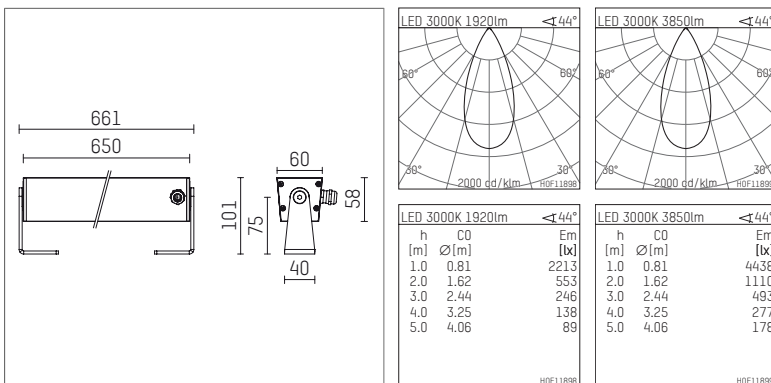

117 045 03 916 | silver

led.modular | IP65
linear luminaire
LED | 57 W 3000 K

- linear luminaire led.modular IP65
- adjustable
- with mounting bracket
- for installation on wall or ceiling
- for optimal illumination of vertical facades
- with LED 4800 lm
- colour temperature: 3000 K
- colour rendering index: CRI >90
- L80 / B10 (50.000h)
- SDCM < 2
- net luminous flux: 3850 lm
- total load: 57 W
- luminous efficacy: 67,5 lm/W
- symmetrical light distribution, flood
- beam angle: 45 °
- for external control gear
- temperature-controlled LED circuit board (NTC) optional
- reduction of system power (27W / 2650lm) is possible
- secondary connection:
- supply cord, length: 2000 mm
- housing of extruded aluminium profile
- safety glass, clear
- bracket of stainless steel
- length: 661 mm, width: 60 mm, height: 100 mm
- weight: 2,85 kg
- protection rating: IP65
- protection class I
- 5 years Hoffmeister warranty
- Made in Germany
- maximum ambient temperature: 50 ° C
- impact resistance class: IK07
- certificates: manufactured according to DIN VDE 0711 / EN 60598, CE
- colour: silver
- 117 045 03 916

- Overview of accessories on the following page / s

117 045 03 916
accessory**Required accessories**

description accessory general	dimensions in mm	item number	pic.-No.
LED power unit, 40W, 350mA, DALI with high protection rating IP65 for outdoor usage	LxWxH: 220 x 120 x 80	117 092 00 721 D	01
LED power unit, 70W, 700mA, DALI with high protection rating IP65 for outdoor usage	LxWxH: 220 x 120 x 80	117 093 00 721 D	01
LED power unit, 40W, 350mA with high protection rating IP65 for outdoor usage	LxWxH: 220 x 120 x 80	117 092 00 721	01
LED power unit, 70W, 700mA with high protection rating IP65 for outdoor usage	LxWxH: 220 x 120 x 80	117 093 00 721	01