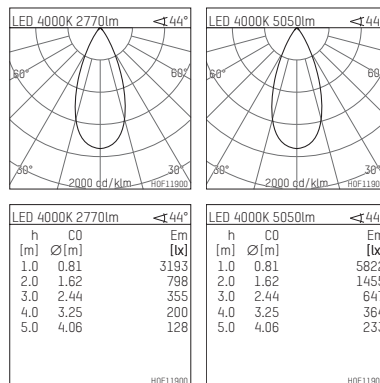

117 045 04 726 | anthracite

led.modular | IP65
linear luminaire
LED | 57 W 4000 K

- linear luminaire led.modular IP65
- adjustable
- with mounting bracket
- for installation on wall or ceiling
- for optimal illumination of vertical facades
- with LED 6300 lm
- colour temperature: 4000 K
- colour rendering index: CRI >80
- L80 / B10 (50.000h)
- SDCM < 2
- net luminous flux: 5050 lm
- total load: 57 W
- luminous efficacy: 88,6 lm/W
- symmetrical light distribution, flood
- beam angle: 45 °
- for external control gear
- temperature-controlled LED circuit board (NTC) optional
- reduction of system power (27W / 3450lm) is possible
- secondary connection:
- supply cord, length: 2000 mm
- housing of extruded aluminium profile
- safety glass, clear
- bracket of stainless steel
- length: 661 mm, width: 60 mm, height: 100 mm
- weight: 2,85 kg
- protection rating: IP65
- protection class I
- 5 years Hoffmeister warranty
- Made in Germany
- maximum ambient temperature: 50 ° C
- impact resistance class: IK07
- certificates: manufactured according to DIN VDE 0711 / EN 60598, CE
- colour: anthracite
- 117 045 04 726

- Overview of accessories on the following page / s

117 045 04 726

accessory**Required accessories**

description accessory general	dimensions in mm	item number	pic.-No.
LED power unit, 40W, 350mA, DALI with high protection rating IP65 for outdoor usage	LxWxH: 220 x 120 x 80	117 092 00 721 D	01
LED power unit, 70W, 700mA, DALI with high protection rating IP65 for outdoor usage	LxWxH: 220 x 120 x 80	117 093 00 721 D	01
LED power unit, 40W, 350mA with high protection rating IP65 for outdoor usage	LxWxH: 220 x 120 x 80	117 092 00 721	01
LED power unit, 70W, 700mA with high protection rating IP65 for outdoor usage	LxWxH: 220 x 120 x 80	117 093 00 721	01