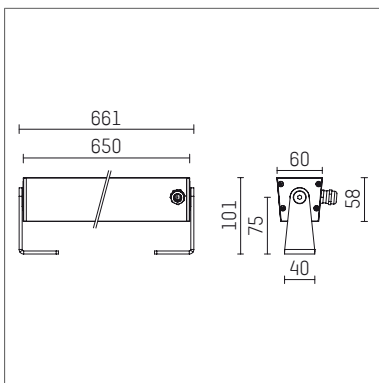

117 045 04 726 | anthracite

led.modular | IP65
linear luminaire
LED | 57 W 4000 K

- linear luminaire led.modular IP65
- adjustable
- with mounting bracket
- for installation on wall or ceiling
- for optimal illumination of vertical facades
- with LED 6300 lm
- colour temperature: 4000 K
- colour rendering index: CRI >80
- L80 / B10 (50.000h)
- SDCM < 2
- net luminous flux: 5050 lm
- total load: 57 W
- luminous efficacy: 88,6 lm/W
- symmetrical light distribution, flood
- beam angle: 45 °
- for external control gear
- temperature-controlled LED circuit board (NTC) optional
- reduction of system power (27W / 3450lm) is possible
- secondary connection:
- supply cord, length: 2000 mm
- housing of extruded aluminium profile
- safety glass, clear
- bracket of stainless steel
- length: 661 mm, width: 60 mm, height: 100 mm
- weight: 2,85 kg
- protection rating: IP65
- protection class I
- 5 years Hoffmeister warranty
- Made in Germany
- maximum ambient temperature: 50 ° C
- impact resistance class: IK07
- certificates: manufactured according to DIN VDE 0711 / EN 60598, CE
- colour: anthracite
- 117 045 04 726

- Overview of accessories on the following page / s

117 045 04 726

accessory**Required accessories**

description accessory general	dimensions in mm	item number	pic.-No.
LED power unit, 40W, 350mA, DALI with high protection rating IP65 for outdoor usage	LxWxH: 220 x 120 x 80	117 092 00 721 D	01
LED power unit, 70W, 700mA, DALI with high protection rating IP65 for outdoor usage	LxWxH: 220 x 120 x 80	117 093 00 721 D	01
LED power unit, 40W, 350mA with high protection rating IP65 for outdoor usage	LxWxH: 220 x 120 x 80	117 092 00 721	01
LED power unit, 70W, 700mA with high protection rating IP65 for outdoor usage	LxWxH: 220 x 120 x 80	117 093 00 721	01