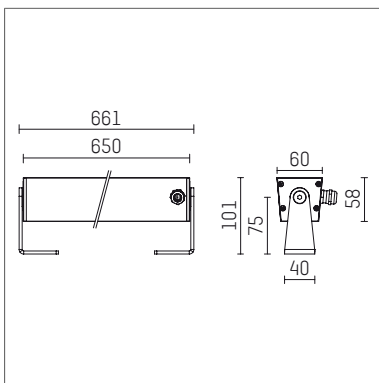

## 117 045 04 910 | white

led.modular | IP65  
linear luminaire  
LED | 57 W 4000 K

- linear luminaire led.modular IP65
- adjustable
- with mounting bracket
- for installation on wall or ceiling
- for optimal illumination of vertical facades
- with LED 6300 lm
- colour temperature: 4000 K
- colour rendering index: CRI >80
- L80 / B10 (50.000h)
- SDCM < 2
- net luminous flux: 5050 lm
- total load: 57 W
- luminous efficacy: 88,6 lm/W
- symmetrical light distribution, flood
- beam angle: 45 °
- for external control gear
- temperature-controlled LED circuit board (NTC) optional
- reduction of system power (27W / 3450lm) is possible
- secondary connection:
- supply cord, length: 2000 mm
- housing of extruded aluminium profile
- safety glass, clear
- bracket of stainless steel
- length: 661 mm, width: 60 mm, height: 100 mm
- weight: 2,85 kg
- protection rating: IP65
- protection class I
- 5 years Hoffmeister warranty
- Made in Germany
- maximum ambient temperature: 50 ° C
- impact resistance class: IK07
- certificates: manufactured according to DIN VDE 0711 / EN 60598, CE
- colour: white
- 117 045 04 910

- Overview of accessories on the following page / s

117 045 04 910  
**accessory****Required accessories**

description accessory general	dimensions in mm	item number	pic.-No.
LED power unit, 40W, 350mA, DALI with high protection rating IP65 for outdoor usage	LxWxH: 220 x 120 x 80	117 092 00 721 D	01
LED power unit, 70W, 700mA, DALI with high protection rating IP65 for outdoor usage	LxWxH: 220 x 120 x 80	117 093 00 721 D	01
LED power unit, 40W, 350mA with high protection rating IP65 for outdoor usage	LxWxH: 220 x 120 x 80	117 092 00 721	01
LED power unit, 70W, 700mA with high protection rating IP65 for outdoor usage	LxWxH: 220 x 120 x 80	117 093 00 721	01