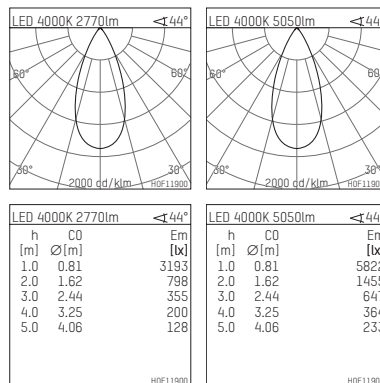

## 117 045 04 910 | white

led.modular | IP65  
linear luminaire  
LED | 57 W 4000 K

- linear luminaire led.modular IP65
- adjustable
- with mounting bracket
- for installation on wall or ceiling
- for optimal illumination of vertical facades
- with LED 6300 lm
- colour temperature: 4000 K
- colour rendering index: CRI >80
- L80 / B10 (50.000h)
- SDCM < 2
- net luminous flux: 5050 lm
- total load: 57 W
- luminous efficacy: 88,6 lm/W
- symmetrical light distribution, flood
- beam angle: 45 °
- for external control gear
- temperature-controlled LED circuit board (NTC) optional
- reduction of system power (27W / 3450lm) is possible
- secondary connection:
- supply cord, length: 2000 mm
- housing of extruded aluminium profile
- safety glass, clear
- bracket of stainless steel
- length: 661 mm, width: 60 mm, height: 100 mm
- weight: 2,85 kg
- protection rating: IP65
- protection class I
- 5 years Hoffmeister warranty
- Made in Germany
- maximum ambient temperature: 50 ° C
- impact resistance class: IK07
- certificates: manufactured according to DIN VDE 0711 / EN 60598, CE
- colour: white
- 117 045 04 910

- Overview of accessories on the following page / s

117 045 04 910  
**accessory****Required accessories**

description accessory general	dimensions in mm	item number	pic.-No.
LED power unit, 40W, 350mA, DALI with high protection rating IP65 for outdoor usage	LxWxH: 220 x 120 x 80	117 092 00 721 D	01
LED power unit, 70W, 700mA, DALI with high protection rating IP65 for outdoor usage	LxWxH: 220 x 120 x 80	117 093 00 721 D	01
LED power unit, 40W, 350mA with high protection rating IP65 for outdoor usage	LxWxH: 220 x 120 x 80	117 092 00 721	01
LED power unit, 70W, 700mA with high protection rating IP65 for outdoor usage	LxWxH: 220 x 120 x 80	117 093 00 721	01