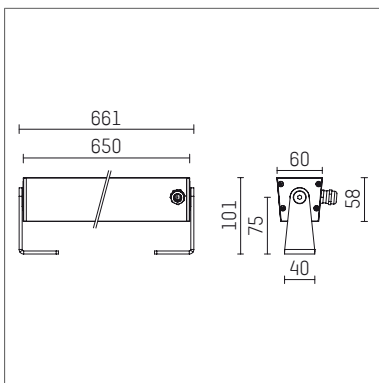

117 045 04 916 | silver

led.modular | IP65
linear luminaire
LED | 57 W 4000 K

- linear luminaire led.modular IP65
- adjustable
- with mounting bracket
- for installation on wall or ceiling
- for optimal illumination of vertical facades
- with LED 6300 lm
- colour temperature: 4000 K
- colour rendering index: CRI >80
- L80 / B10 (50.000h)
- SDCM < 2
- net luminous flux: 5050 lm
- total load: 57 W
- luminous efficacy: 88,6 lm/W
- symmetrical light distribution, flood
- beam angle: 45 °
- for external control gear
- temperature-controlled LED circuit board (NTC) optional
- reduction of system power (27W / 3450lm) is possible
- secondary connection:
- supply cord, length: 2000 mm
- housing of extruded aluminium profile
- safety glass, clear
- bracket of stainless steel
- length: 661 mm, width: 60 mm, height: 100 mm
- weight: 2,85 kg
- protection rating: IP65
- protection class I
- 5 years Hoffmeister warranty
- Made in Germany
- maximum ambient temperature: 50 ° C
- impact resistance class: IK07
- certificates: manufactured according to DIN VDE 0711 / EN 60598, CE
- colour: silver
- 117 045 04 916

- Overview of accessories on the following page / s

117 045 04 916

accessory**Required accessories**

description accessory general	dimensions in mm	item number	pic.-No.
LED power unit, 40W, 350mA, DALI with high protection rating IP65 for outdoor usage	LxWxH: 220 x 120 x 80	117 092 00 721 D	01
LED power unit, 70W, 700mA, DALI with high protection rating IP65 for outdoor usage	LxWxH: 220 x 120 x 80	117 093 00 721 D	01
LED power unit, 40W, 350mA with high protection rating IP65 for outdoor usage	LxWxH: 220 x 120 x 80	117 092 00 721	01
LED power unit, 70W, 700mA with high protection rating IP65 for outdoor usage	LxWxH: 220 x 120 x 80	117 093 00 721	01