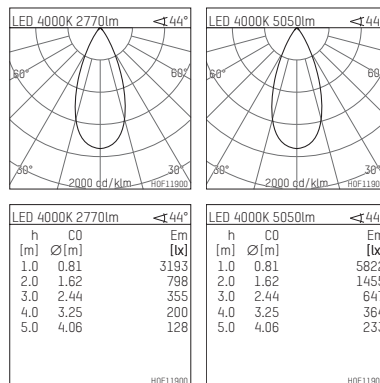

117 045 04 916 | silver

led.modular | IP65
linear luminaire
LED | 57 W 4000 K

- linear luminaire led.modular IP65
- adjustable
- with mounting bracket
- for installation on wall or ceiling
- for optimal illumination of vertical facades
- with LED 6300 lm
- colour temperature: 4000 K
- colour rendering index: CRI >80
- L80 / B10 (50.000h)
- SDCM < 2
- net luminous flux: 5050 lm
- total load: 57 W
- luminous efficacy: 88,6 lm/W
- symmetrical light distribution, flood
- beam angle: 45 °
- for external control gear
- temperature-controlled LED circuit board (NTC) optional
- reduction of system power (27W / 3450lm) is possible
- secondary connection:
- supply cord, length: 2000 mm
- housing of extruded aluminium profile
- safety glass, clear
- bracket of stainless steel
- length: 661 mm, width: 60 mm, height: 100 mm
- weight: 2,85 kg
- protection rating: IP65
- protection class I
- 5 years Hoffmeister warranty
- Made in Germany
- maximum ambient temperature: 50 ° C
- impact resistance class: IK07
- certificates: manufactured according to DIN VDE 0711 / EN 60598, CE
- colour: silver
- 117 045 04 916

- Overview of accessories on the following page / s

117 045 04 916

accessory**Required accessories**

description accessory general	dimensions in mm	item number	pic.-No.
LED power unit, 40W, 350mA, DALI with high protection rating IP65 for outdoor usage	LxWxH: 220 x 120 x 80	117 092 00 721 D	01
LED power unit, 70W, 700mA, DALI with high protection rating IP65 for outdoor usage	LxWxH: 220 x 120 x 80	117 093 00 721 D	01
LED power unit, 40W, 350mA with high protection rating IP65 for outdoor usage	LxWxH: 220 x 120 x 80	117 092 00 721	01
LED power unit, 70W, 700mA with high protection rating IP65 for outdoor usage	LxWxH: 220 x 120 x 80	117 093 00 721	01