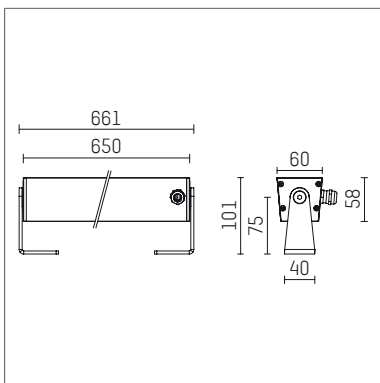

LED 3000K 3880lm 12°
60° 60°
30° 30°
5000 cd/klm HOF11873

LED 3000K 1940lm <math>\le 12^\circ</math>					LED 3000K 3880lm <math>\le 12^\circ</math>				
h	CO	C90	Em		h	CO	C90	Em	
[m]	$\varnothing$[m]	$\varnothing$[m]	[lx]		[m]	$\varnothing$[m]	$\varnothing$[m]	[lx]	
1.0	0.21	0.76	5217		1.0	0.21	0.76	10434	
2.0	0.43	1.51	1304		2.0	0.43	1.51	2609	
3.0	0.64	2.27	580		3.0	0.64	2.27	1159	
4.0	0.86	3.02	326		4.0	0.86	3.02	652	
5.0	1.07	3.78	209		5.0	1.07	3.78	417	

- linear luminaire led.modular IP65
- adjustable
- with mounting bracket
- for installation on wall or ceiling
- for optimal illumination of vertical facades
- with LED 4800 lm
- colour temperature: 3000 K
- colour rendering index: CRI >90
- L80 / B10 (50.000h)
- SDCM < 2
- net luminous flux: 3880 lm
- total load: 57 W
- luminous efficacy: 68,1 lm/W
- oval flood
- for external control gear
- temperature-controlled LED circuit board (NTC) optional
- reduction of system power (27W / 2650lm) is possible
- secondary connection:
- supply cord, length: 2000 mm
- housing of extruded aluminium profile
- safety glass, clear
- bracket of stainless steel
- length: 661 mm, width: 60 mm, height: 100 mm
- weight: 2,85 kg
- protection rating: IP65
- protection class I
- 5 years Hoffmeister warranty
- Made in Germany
- maximum ambient temperature: 50 ° C
- impact resistance class: IK07
- certificates: manufactured according to DIN VDE 0711 / EN 60598, CE
- colour: anthracite
- 117 046 03 726

- Overview of accessories on the following page / s