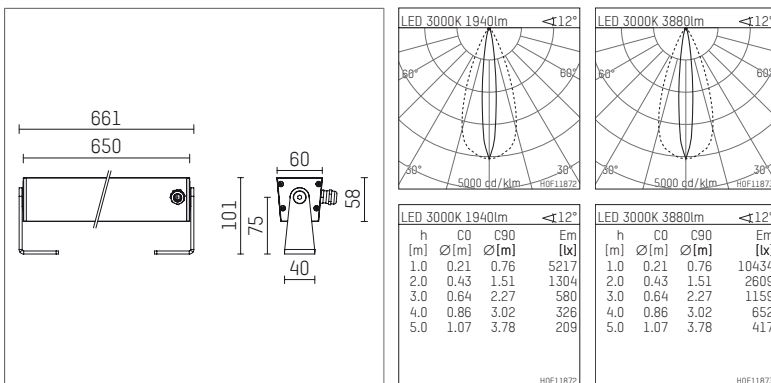

117 046 03 910 | white

led.modular | IP65
linear luminaire
LED | 57 W 3000 K

- linear luminaire led.modular IP65
- adjustable
- with mounting bracket
- for installation on wall or ceiling
- for optimal illumination of vertical facades
- with LED 4800 lm
- colour temperature: 3000 K
- colour rendering index: CRI >90
- L80 / B10 (50.000h)
- SDCM < 2
- net luminous flux: 3880 lm
- total load: 57 W
- luminous efficacy: 68,1 lm/W
- oval flood
- for external control gear
- temperature-controlled LED circuit board (NTC) optional
- reduction of system power (27W / 2650lm) is possible
- secondary connection:
- supply cord, length: 2000 mm
- housing of extruded aluminium profile
- safety glass, clear
- bracket of stainless steel
- length: 661 mm, width: 60 mm, height: 100 mm
- weight: 2,85 kg
- protection rating: IP65
- protection class I
- 5 years Hoffmeister warranty
- Made in Germany
- maximum ambient temperature: 50 ° C
- impact resistance class: IK07
- certificates: manufactured according to DIN VDE 0711 / EN 60598, CE
- colour: white
- 117 046 03 910

- Overview of accessories on the following page / s

117 046 03 910
accessory**Required accessories**

description accessory general	dimensions in mm	item number	pic.-No.
LED power unit, 40W, 350mA, DALI with high protection rating IP65 for outdoor usage	LxWxH: 220 x 120 x 80	117 092 00 721 D	01
LED power unit, 70W, 700mA, DALI with high protection rating IP65 for outdoor usage	LxWxH: 220 x 120 x 80	117 093 00 721 D	01
LED power unit, 40W, 350mA with high protection rating IP65 for outdoor usage	LxWxH: 220 x 120 x 80	117 092 00 721	01
LED power unit, 70W, 700mA with high protection rating IP65 for outdoor usage	LxWxH: 220 x 120 x 80	117 093 00 721	01