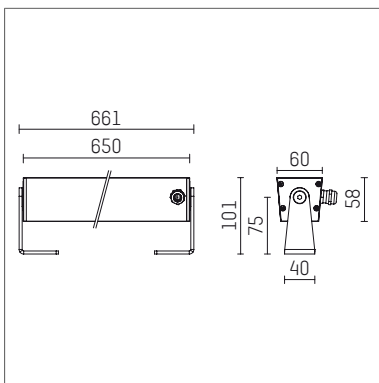

LED 3000K 1940lm <math>\angle 12^\circ</math>					LED 3000K 3880lm <math>\angle 12^\circ</math>				
h	CO	C90	Em		h	CO	C90	Em	
[m]	$\varnothing$[m]	$\varnothing$[m]	[lx]		[m]	$\varnothing$[m]	$\varnothing$[m]	[lx]	
1.0	0.21	0.76	5217		1.0	0.21	0.76	10434	
2.0	0.43	1.51	1304		2.0	0.43	1.51	2609	
3.0	0.64	2.27	580		3.0	0.64	2.27	1159	
4.0	0.86	3.02	326		4.0	0.86	3.02	652	
5.0	1.07	3.78	209		5.0	1.07	3.78	417	

- linear luminaire led.modular IP65
- adjustable
- with mounting bracket
- for installation on wall or ceiling
- for optimal illumination of vertical facades
- with LED 4800 lm
- colour temperature: 3000 K
- colour rendering index: CRI >90
- L80 / B10 (50.000h)
- SDCM < 2
- net luminous flux: 3880 lm
- total load: 57 W
- luminous efficacy: 68,1 lm/W
- oval flood
- for external control gear
- temperature-controlled LED circuit board (NTC) optional
- reduction of system power (27W / 2650lm) is possible
- secondary connection:
- supply cord, length: 2000 mm
- housing of extruded aluminium profile
- safety glass, clear
- bracket of stainless steel
- length: 661 mm, width: 60 mm, height: 100 mm
- weight: 2,85 kg
- protection rating: IP65
- protection class I
- 5 years Hoffmeister warranty
- Made in Germany
- maximum ambient temperature: 50 ° C
- impact resistance class: IK07
- certificates: manufactured according to DIN VDE 0711 / EN 60598, CE
- colour: silver
- 117 046 03 916

- Overview of accessories on the following page / s